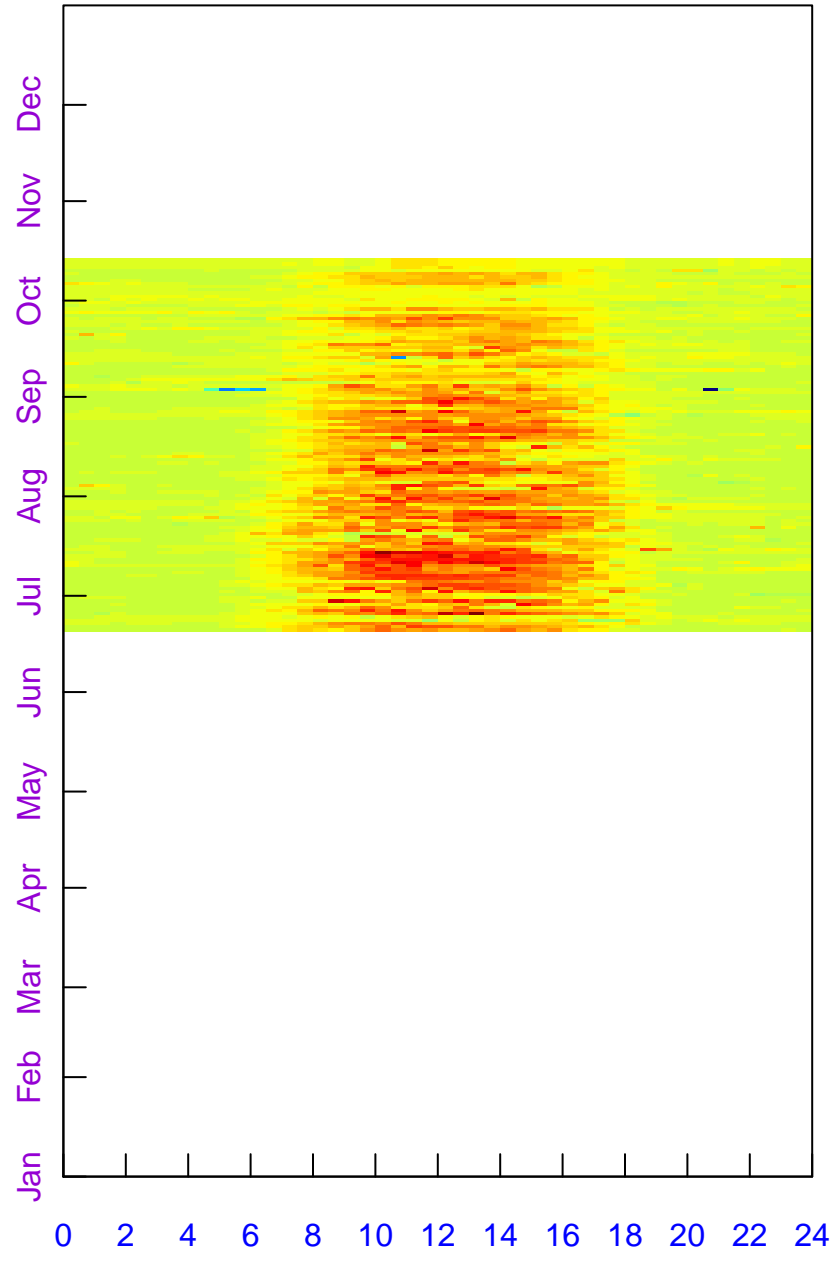

2019

Fingerprint at US-PFp:  
LE\_f (Wm<sup>-2</sup>)