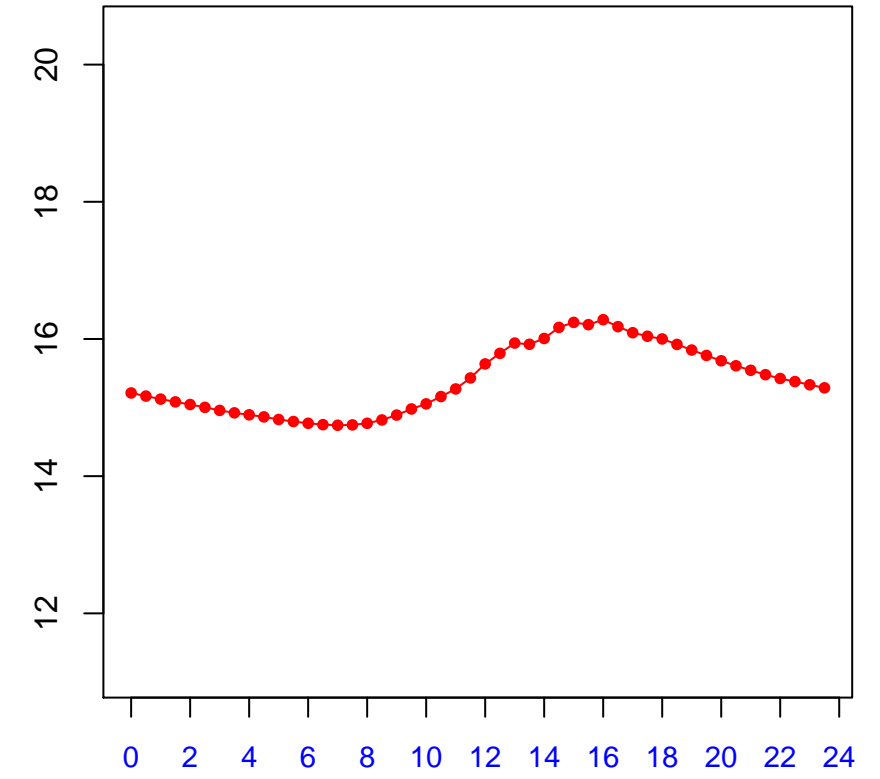

Diurnal cycles at US-PFp: Tsoil_f (degC)

2019

January

February

March

April

May

June

July

August

September

October

November

December