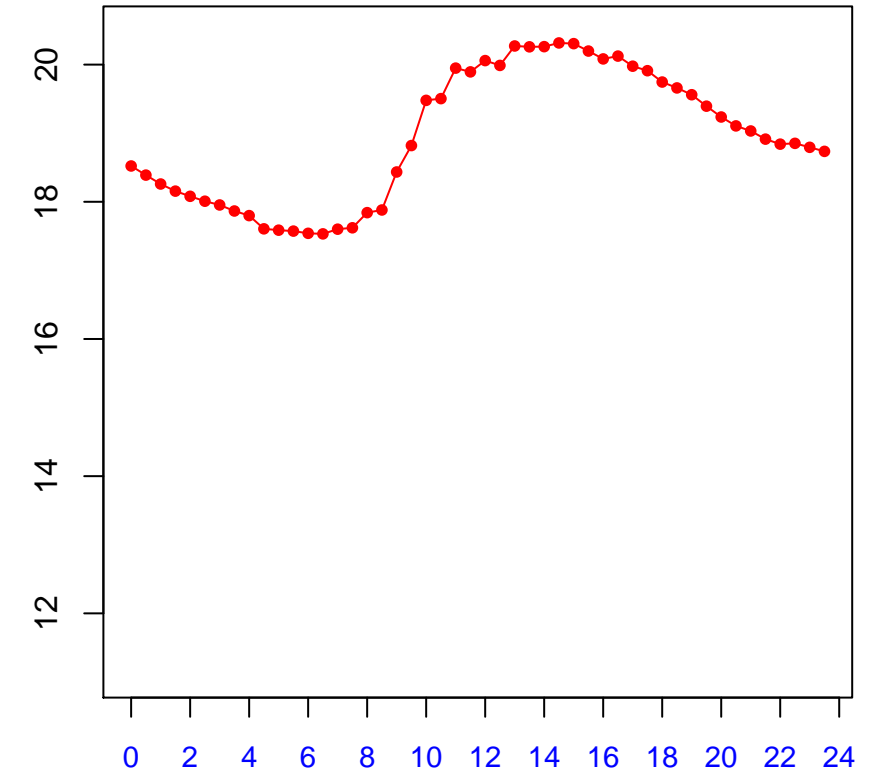

Diurnal cycles at US-PFp: Tsoil_f (degC)

2019

January

February

March

April

May

June

July

August

September

October

November

December