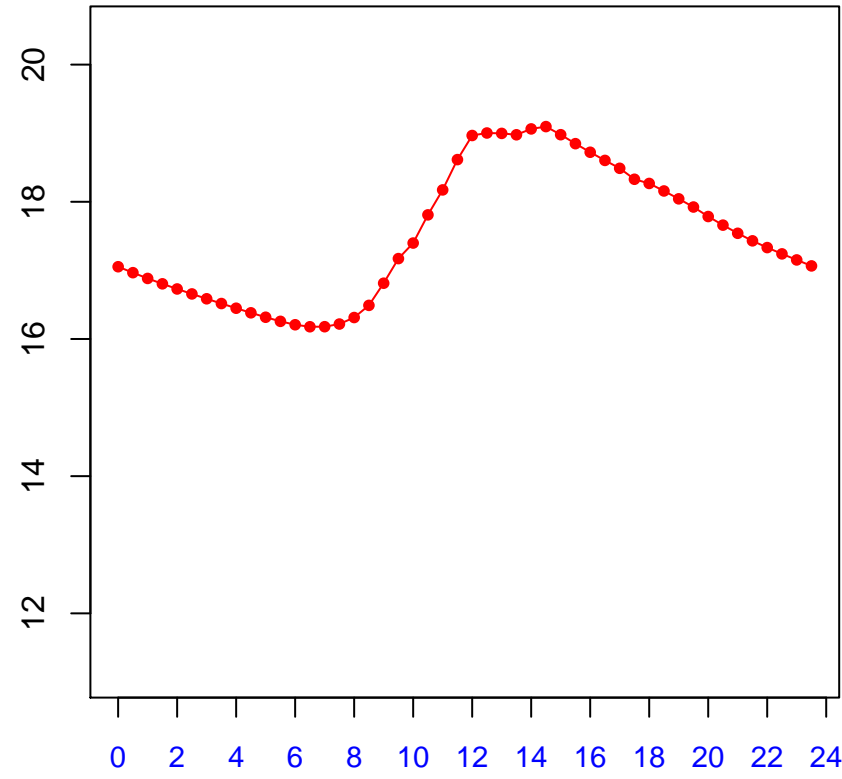

Diurnal cycles at US-PFp: Tsoil_f (degC)

2019

January

February

March

April

May

June

July

August

September

October

November

December