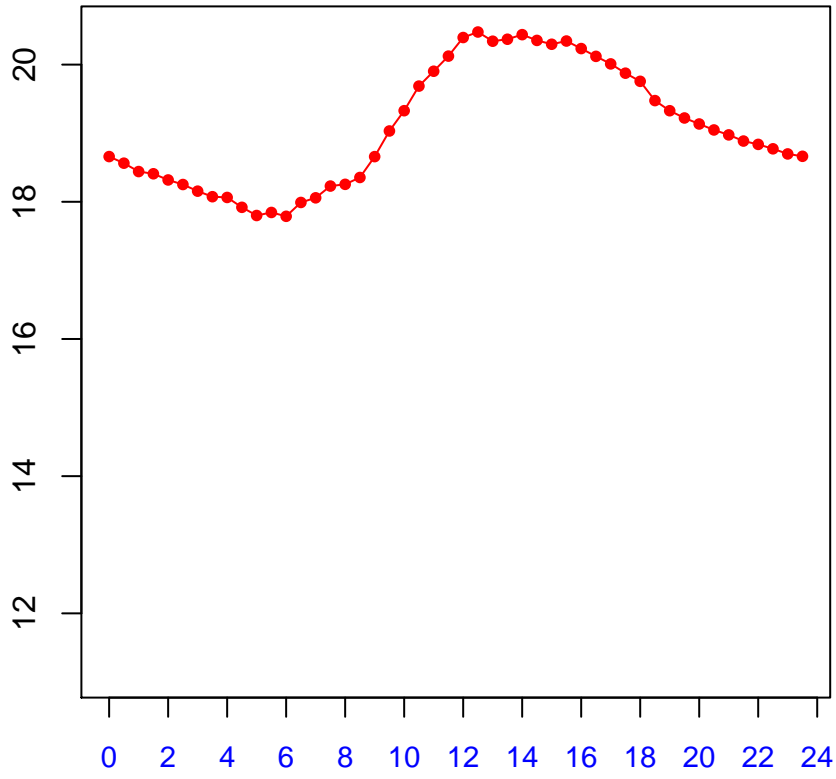

Diurnal cycles at US-PFp: Tsoil_f (degC)

2019

January

February

March

April

May

June

July

August

September

October

November

December