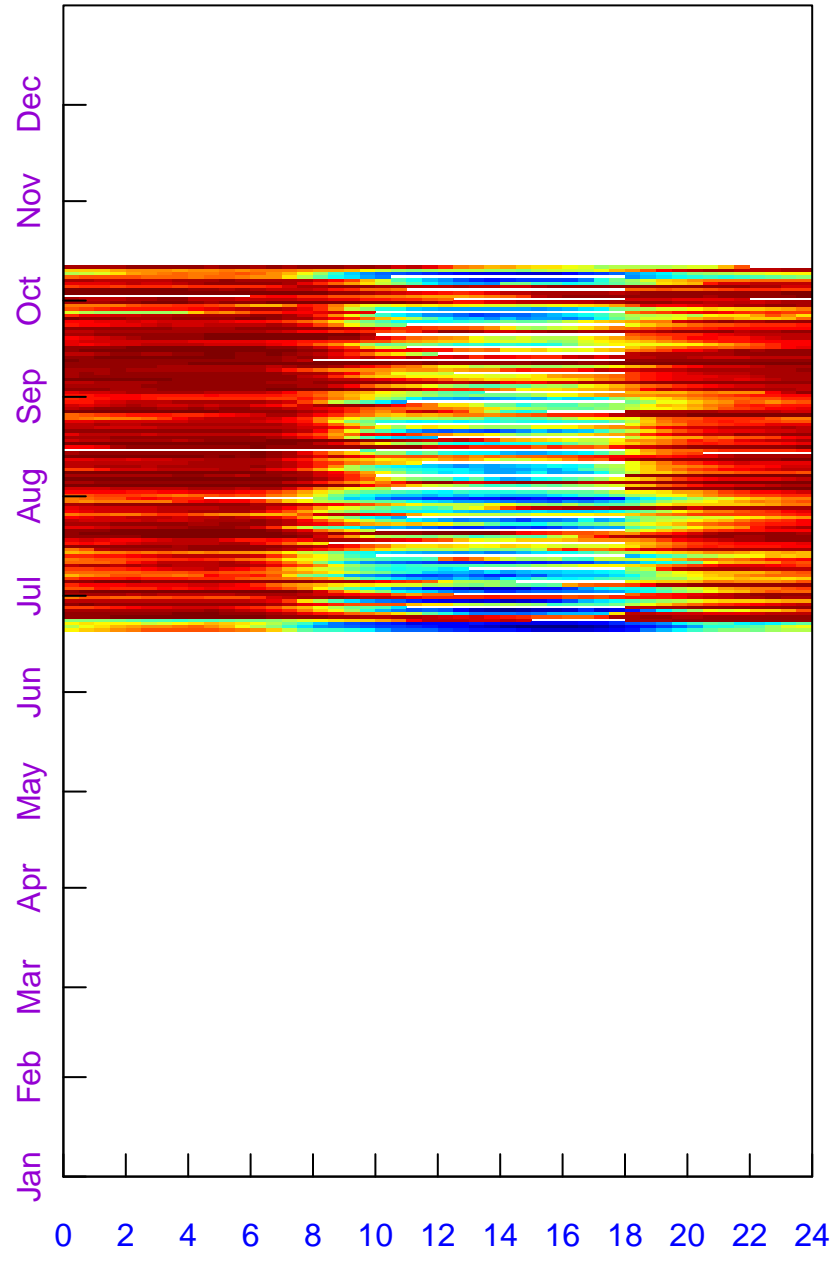

2019

Fingerprint at US-PFn:  
rH (%)