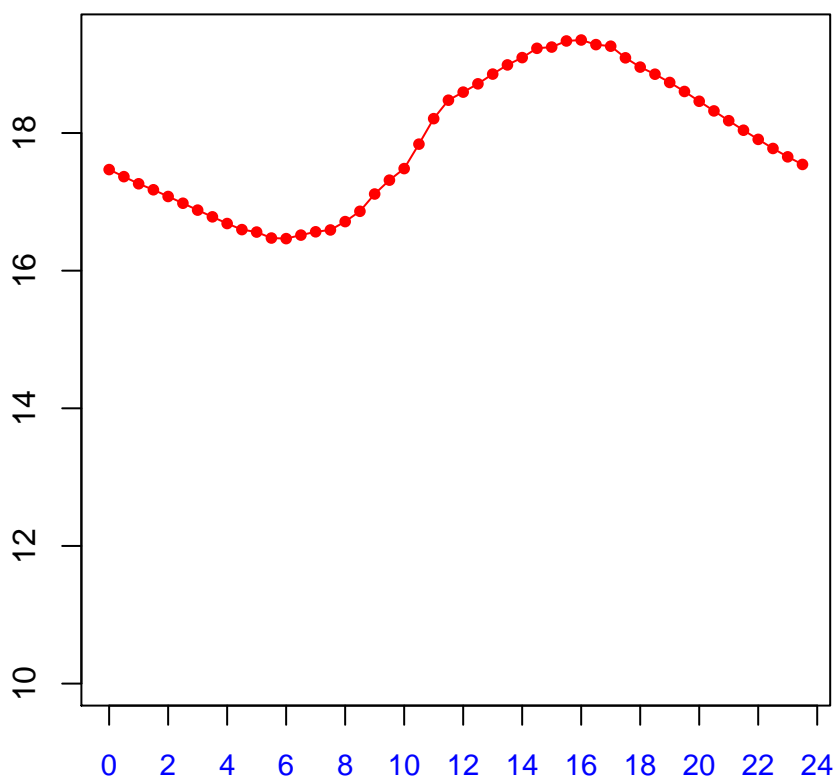

# Diurnal cycles at US-PFn: Tsoil\_f (degC)

2019

January

February

March

April

May

June

July

August

September

October

November

December