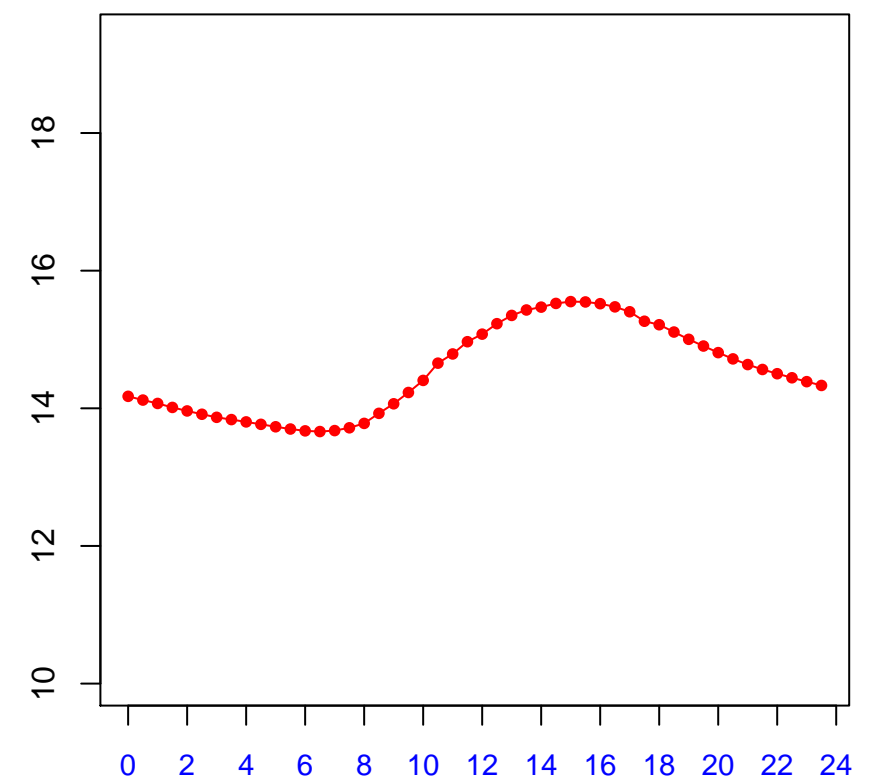

# Diurnal cycles at US-PFn: Tsoil\_f (degC)

2019

January

February

March

April

May

June

July

August

September

October

November

December