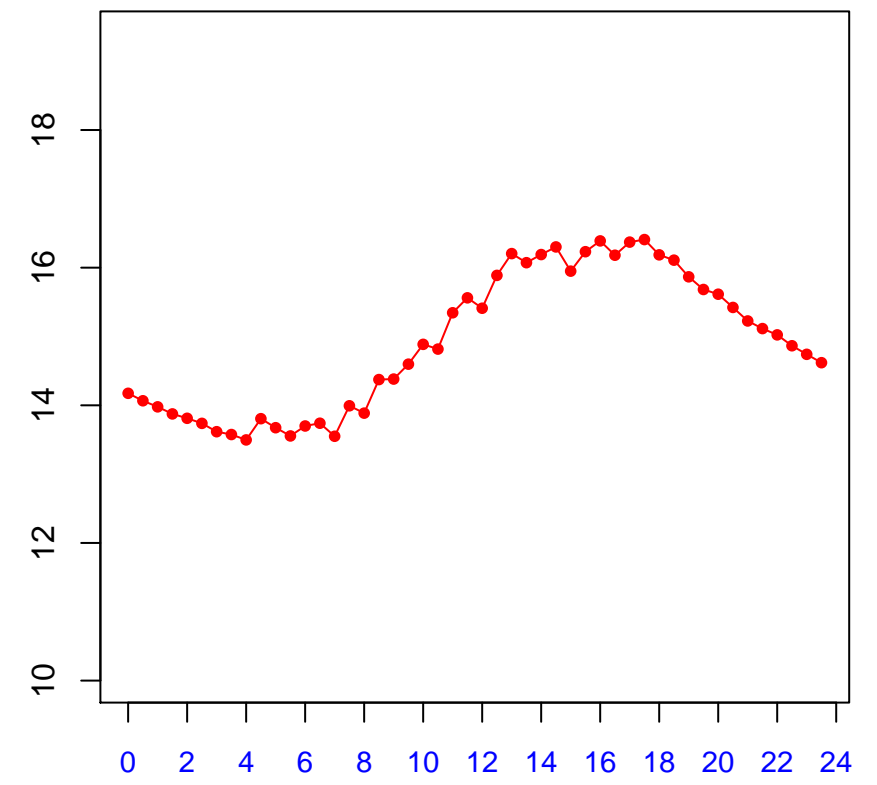

# Diurnal cycles at US-PFn: Tsoil\_f (degC)

2019

January

February

March

April

May

June

July

August

September

October

November

December