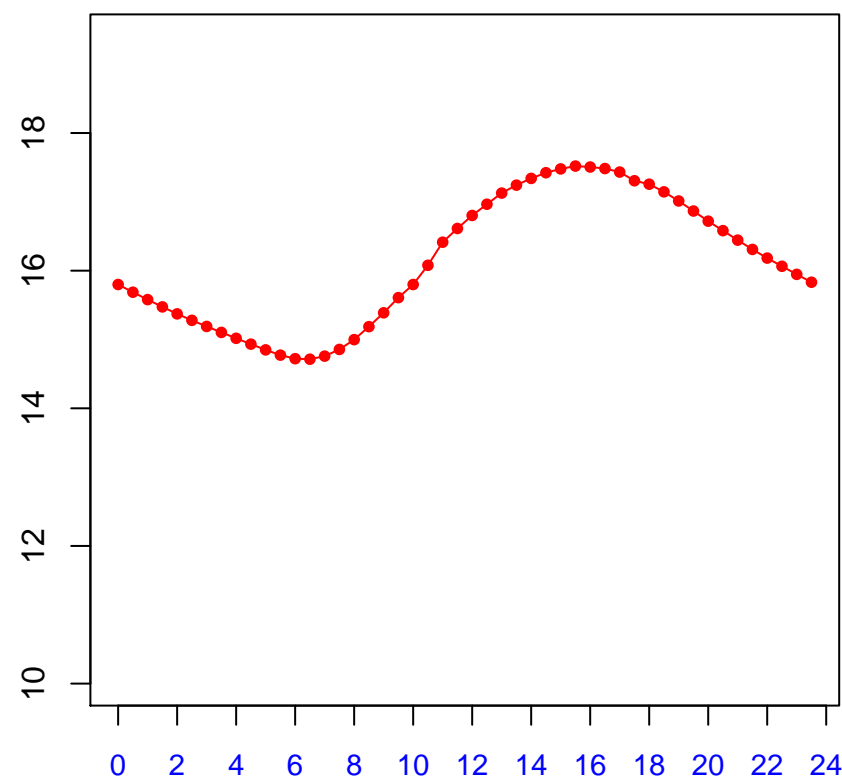

# Diurnal cycles at US-PFn: Tsoil\_f (degC)

2019

January

February

March

April

May

June

July

August

September

October

November

December