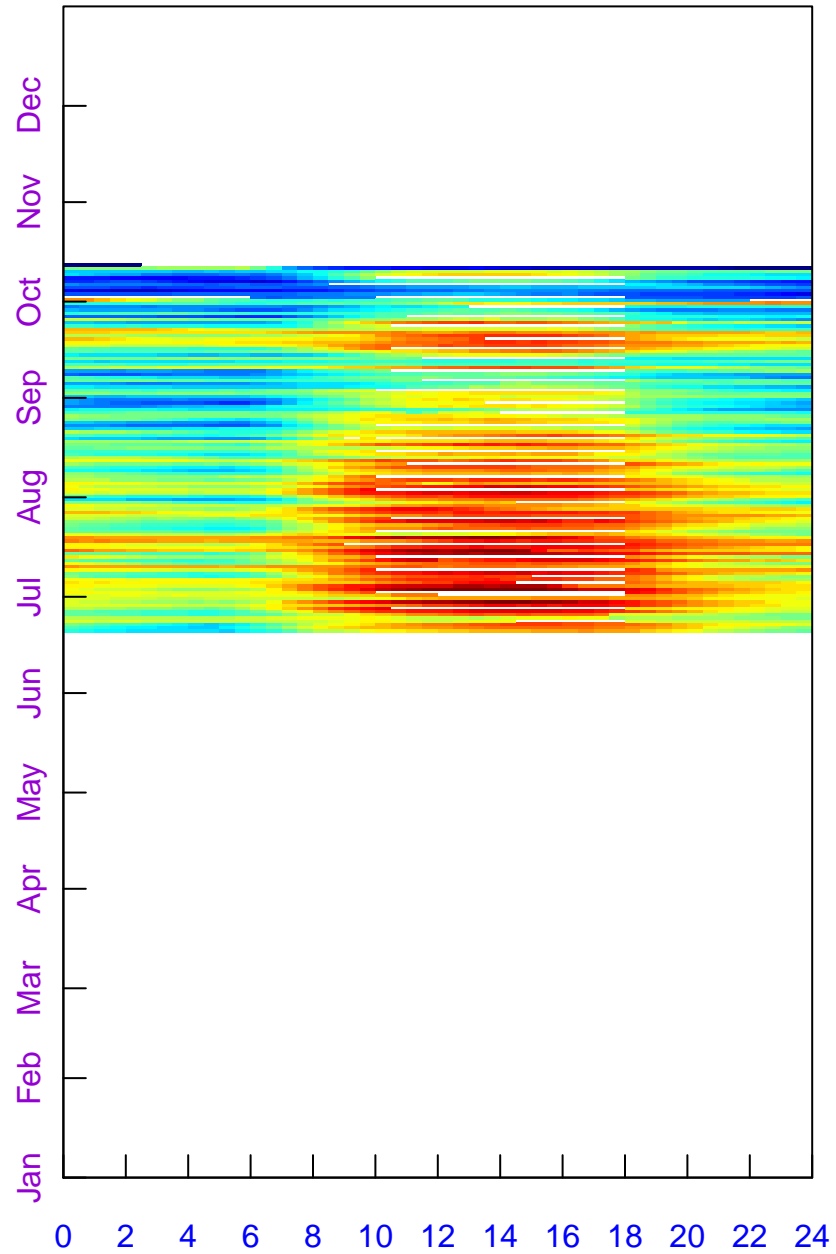

2019

Fingerprint at US-PFm:  
Tair (degC)