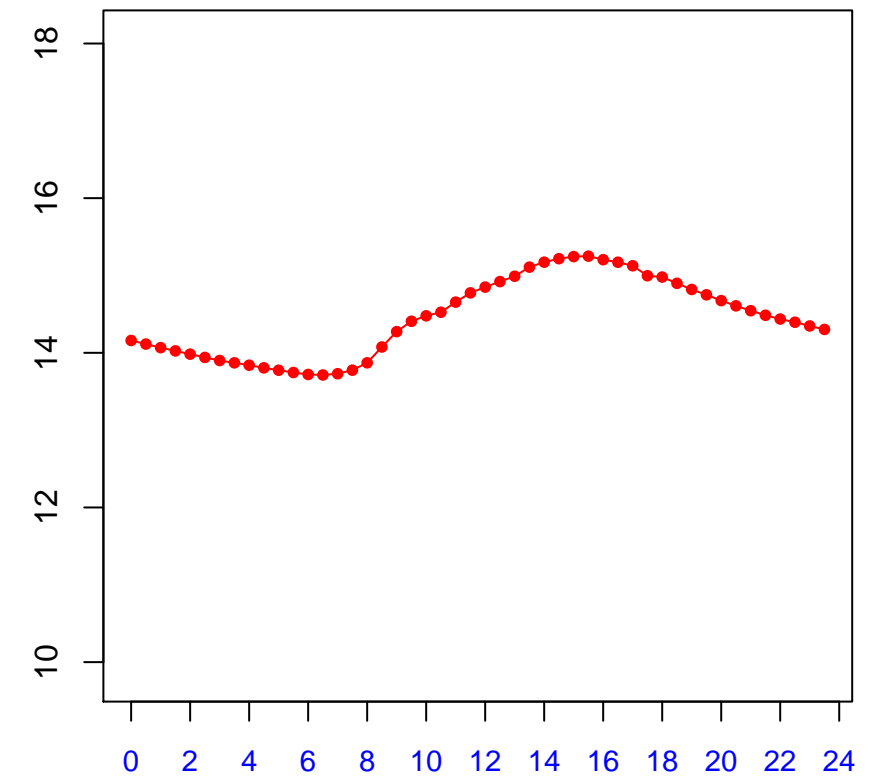

Diurnal cycles at US-PFm: Tsoil_f (degC)

2019

January

February

March

April

May

June

July

August

September

October

November

December