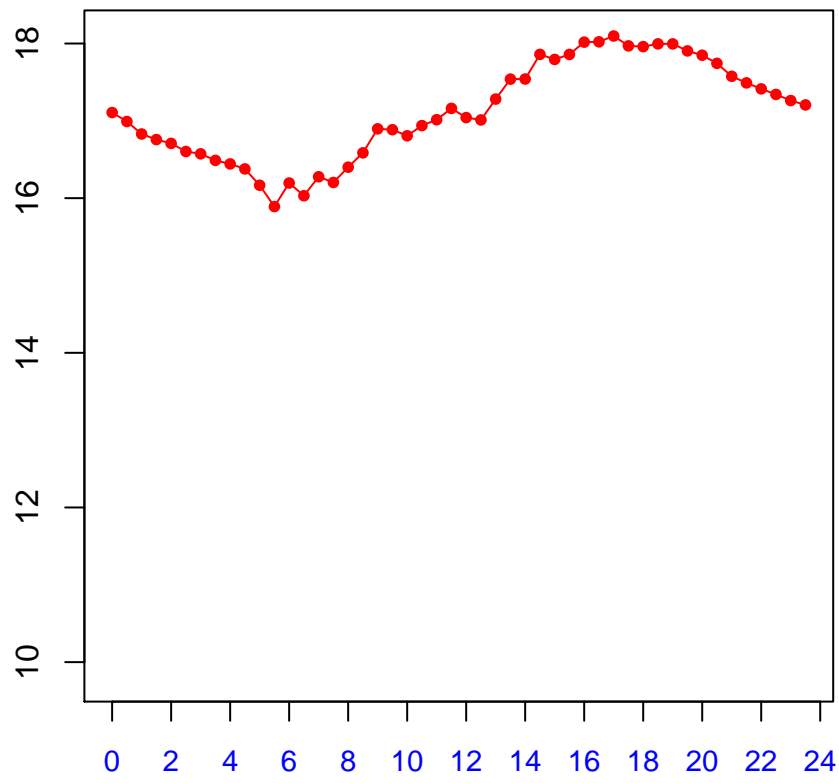

Diurnal cycles at US-PFm: Tsoil_f (degC)

2019

January

February

March

April

May

June

July

August

September

October

November

December