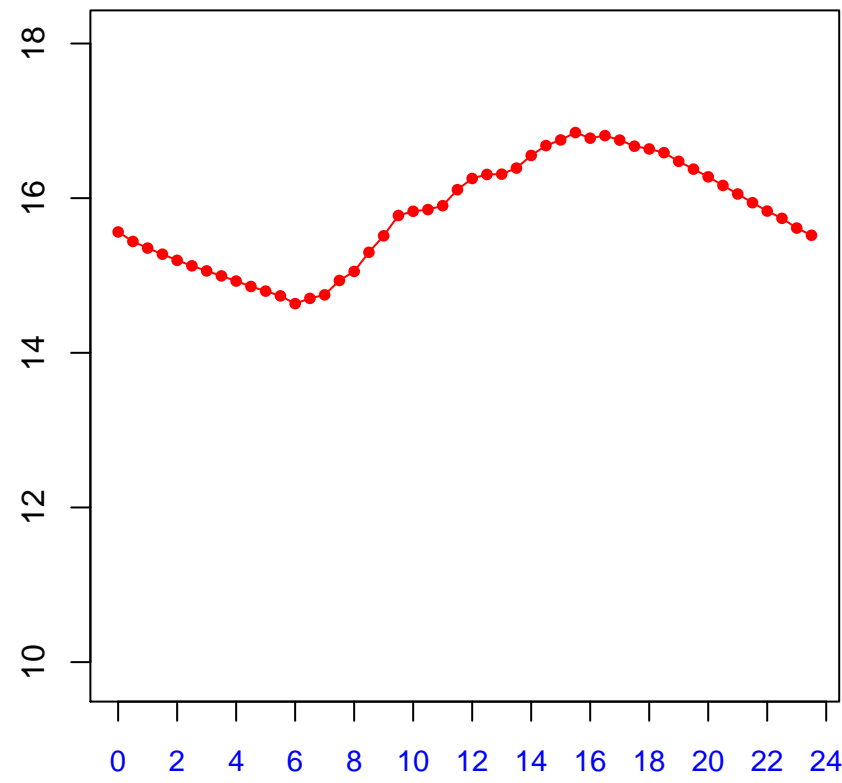

Diurnal cycles at US-PFm: Tsoil_f (degC)

2019

January

February

March

April

May

June

July

August

September

October

November

December