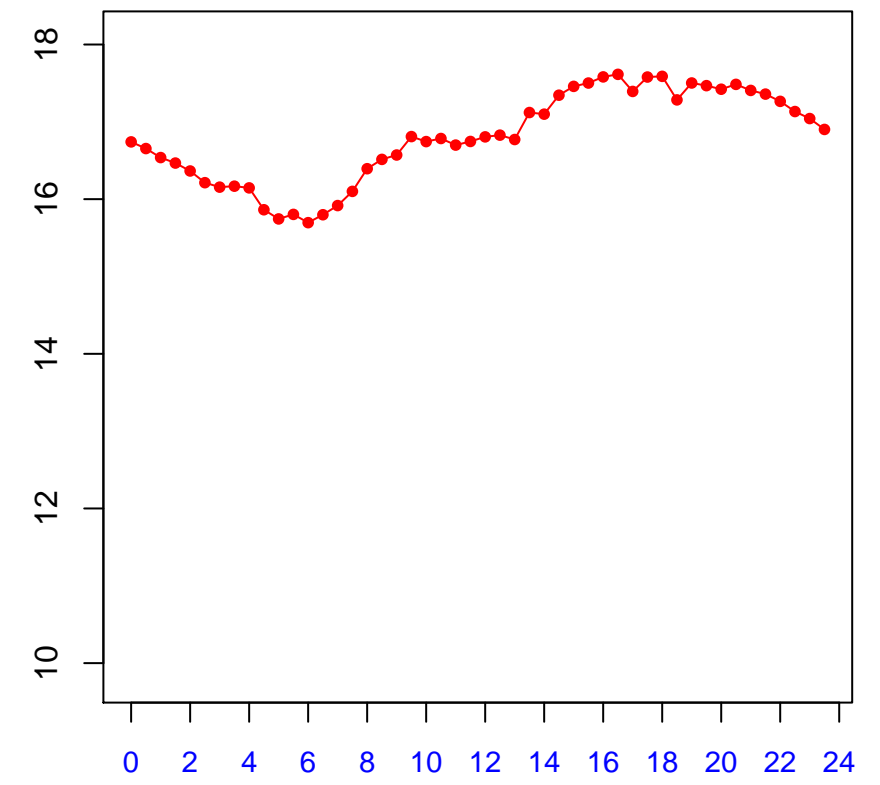

Diurnal cycles at US-PFm: Tsoil_f (degC)

2019

January

February

March

April

May

June

July

August

September

October

November

December