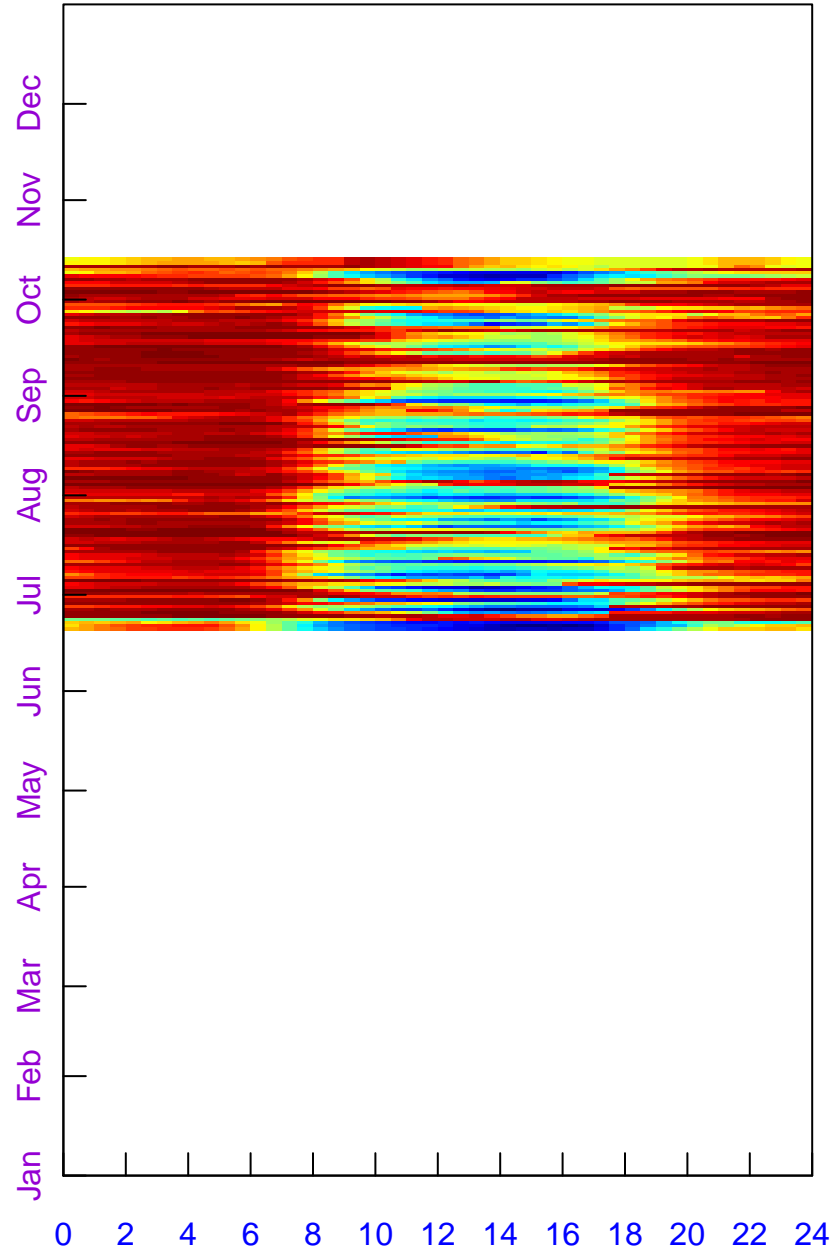

2019

Fingerprint at US-PFI:
rH_f (%)