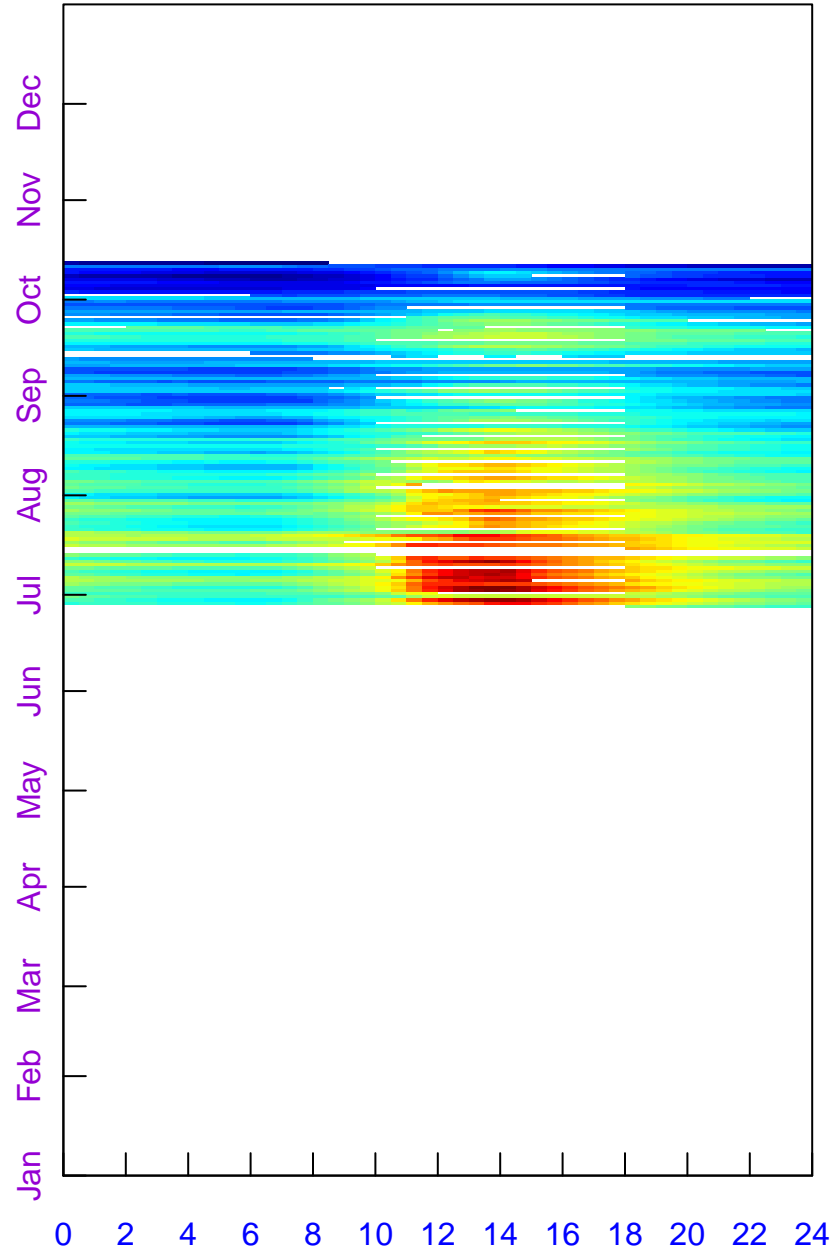

2019

Fingerprint at US-PFI:
Tsoil (degC)