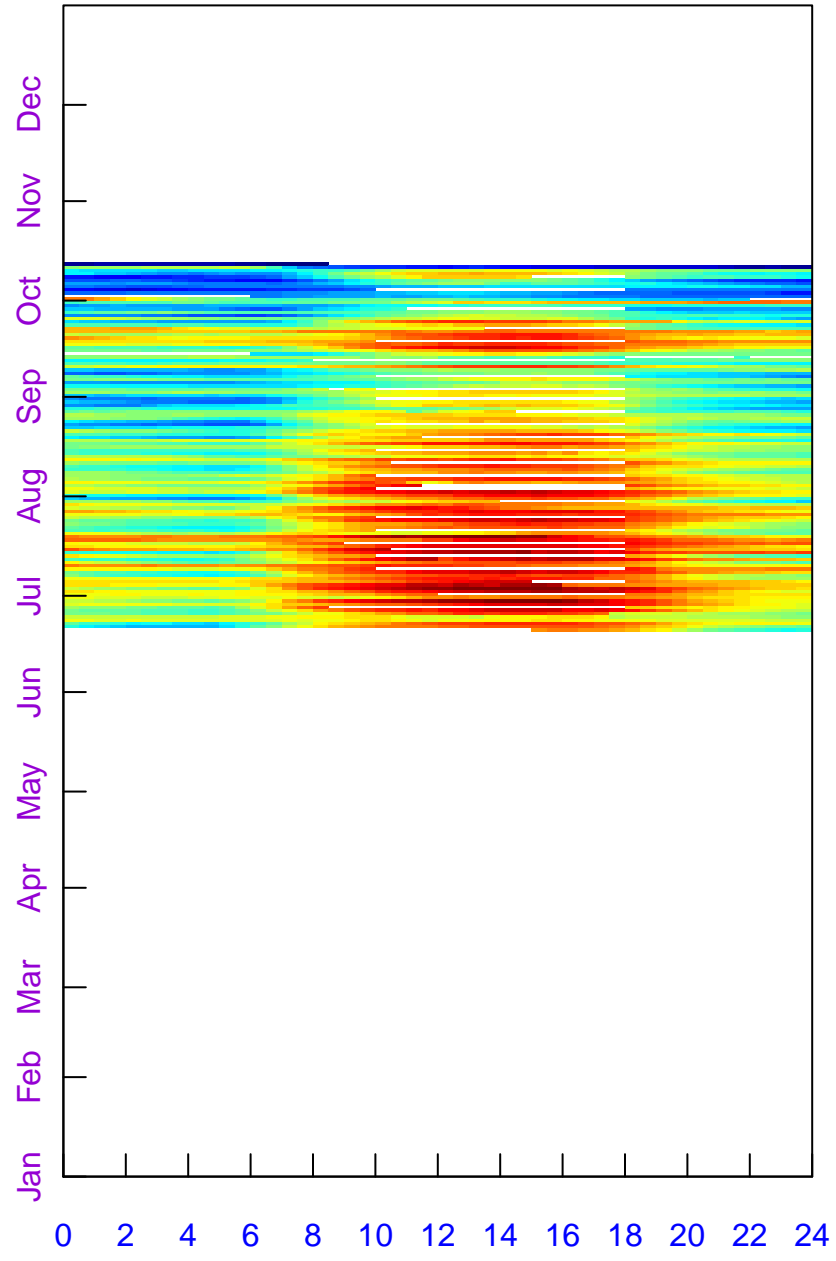

2019

Fingerprint at US-PFI:
Tair (degC)