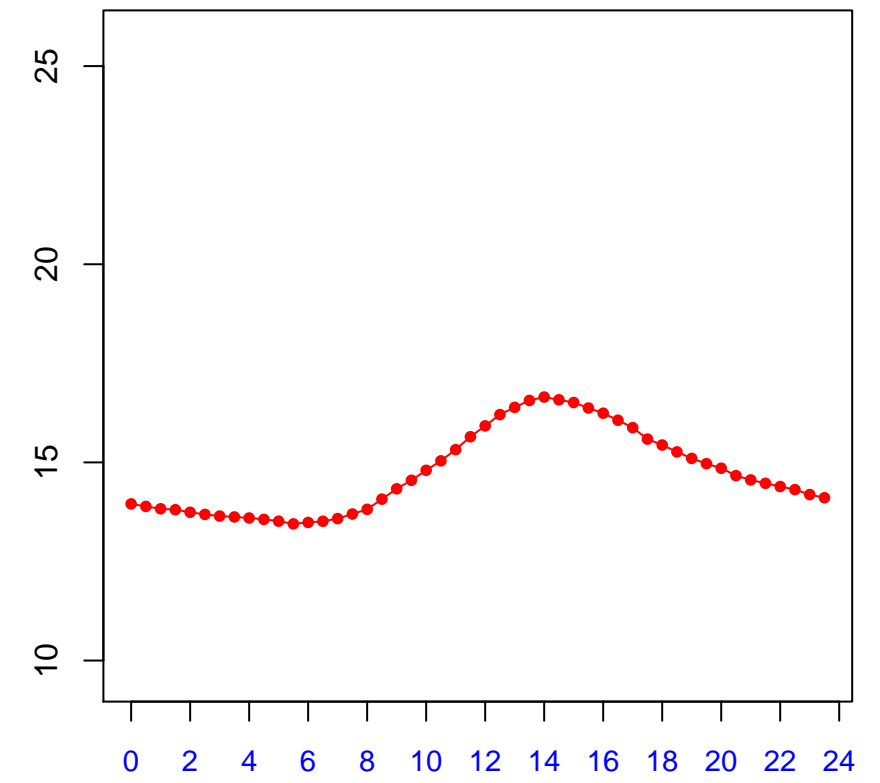

Diurnal cycles at US-PFI: Tsoil_f (degC)

2019

January

February

March

April

May

June

July

August

September

October

November

December