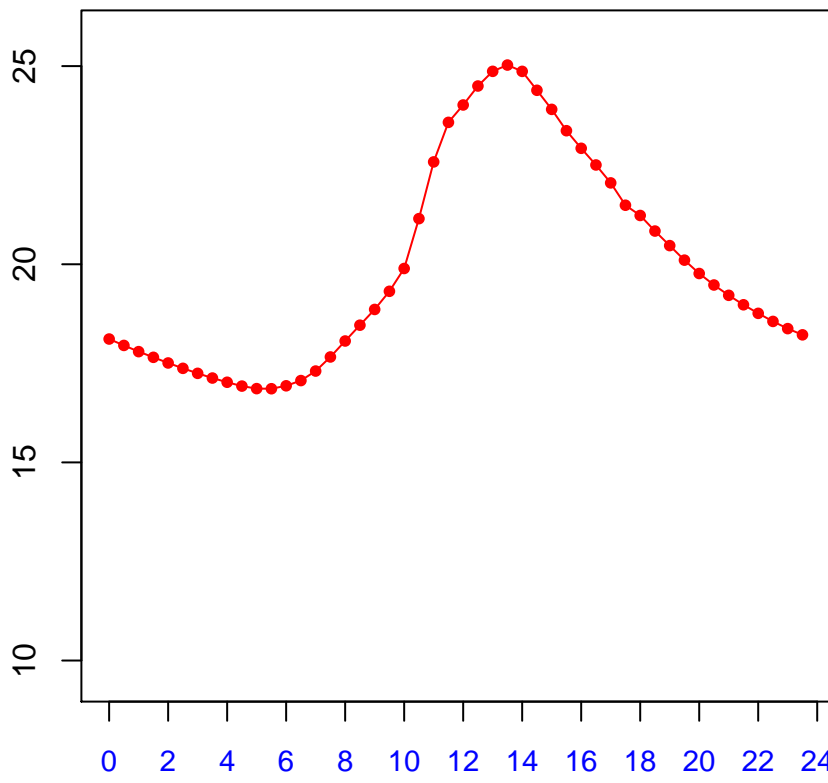

Diurnal cycles at US-PFI: Tsoil_f (degC)

2019

January

February

March

April

May

June

July

August

September

October

November

December