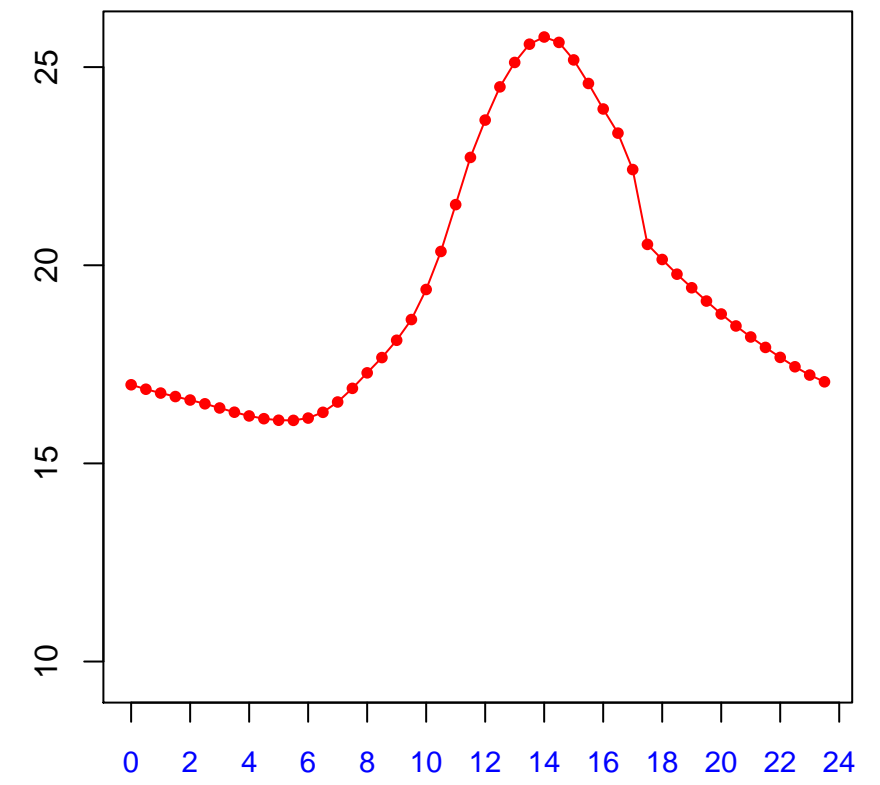

Diurnal cycles at US-PFI: Tsoil_f (degC)

2019

January

February

March

April

May

June