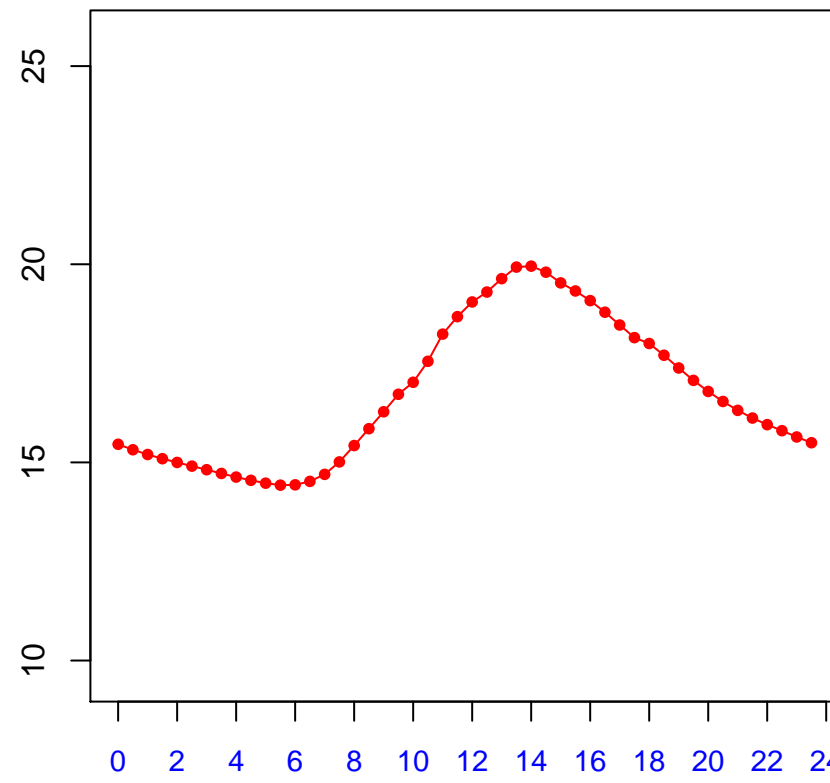

Diurnal cycles at US-PFI: Tsoil_f (degC)

2019

January

February

March

April

May

June

July

August

September

October

November

December