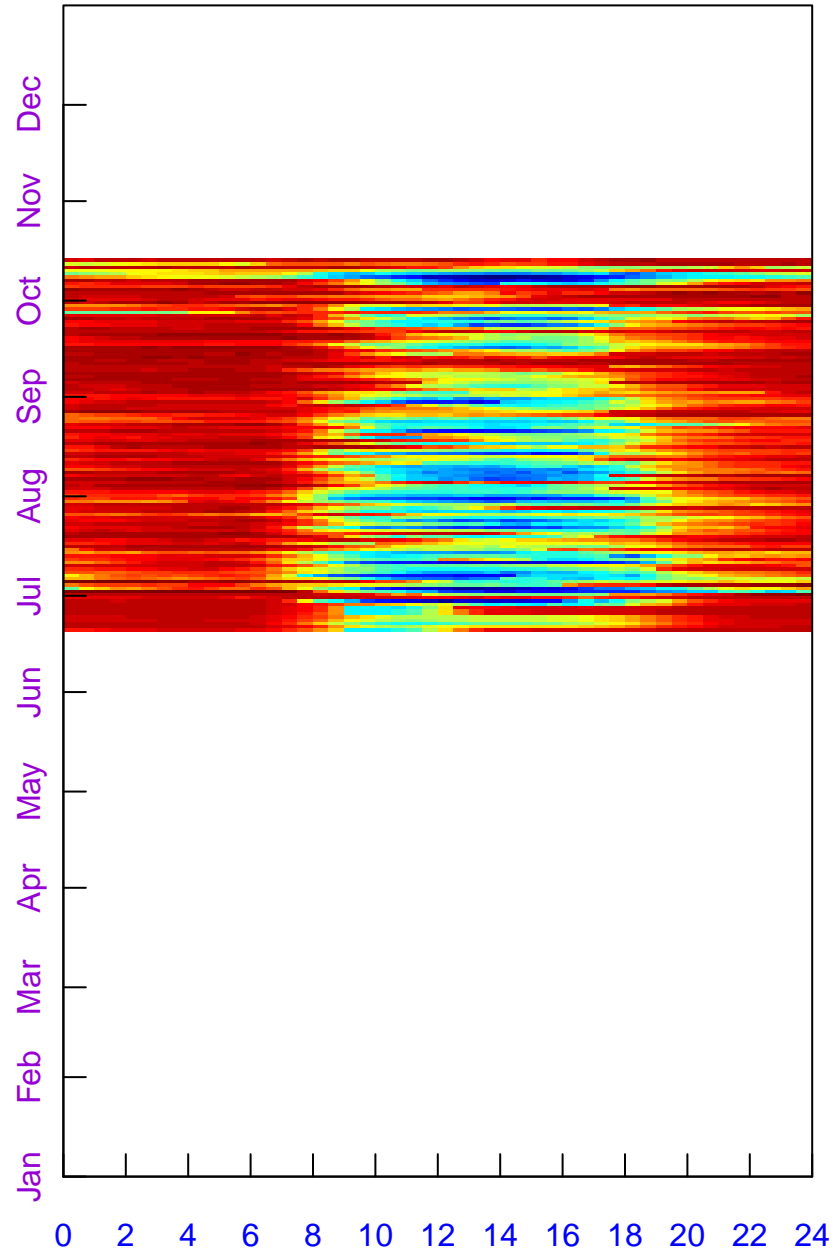

2019

Fingerprint at US-PFk:
rH_f (%)