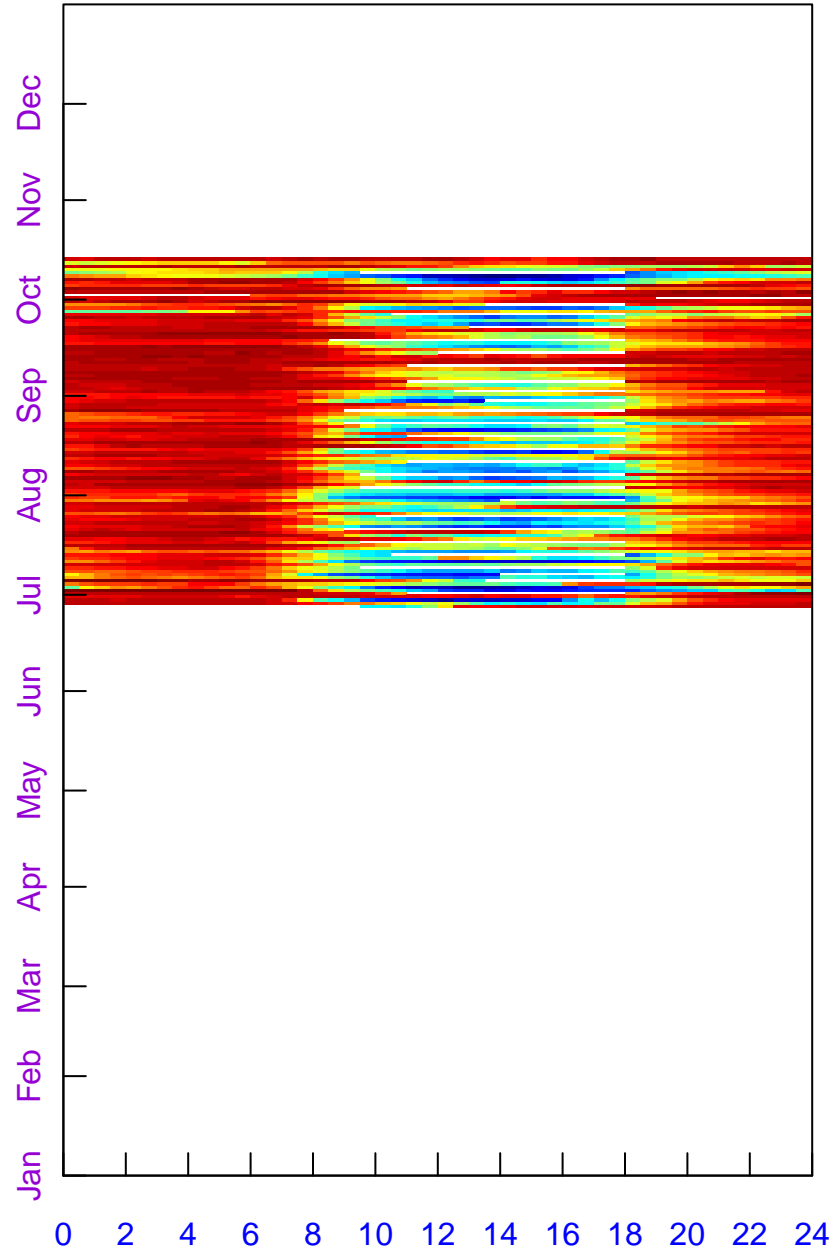

2019

Fingerprint at US-PFk:
rH (%)