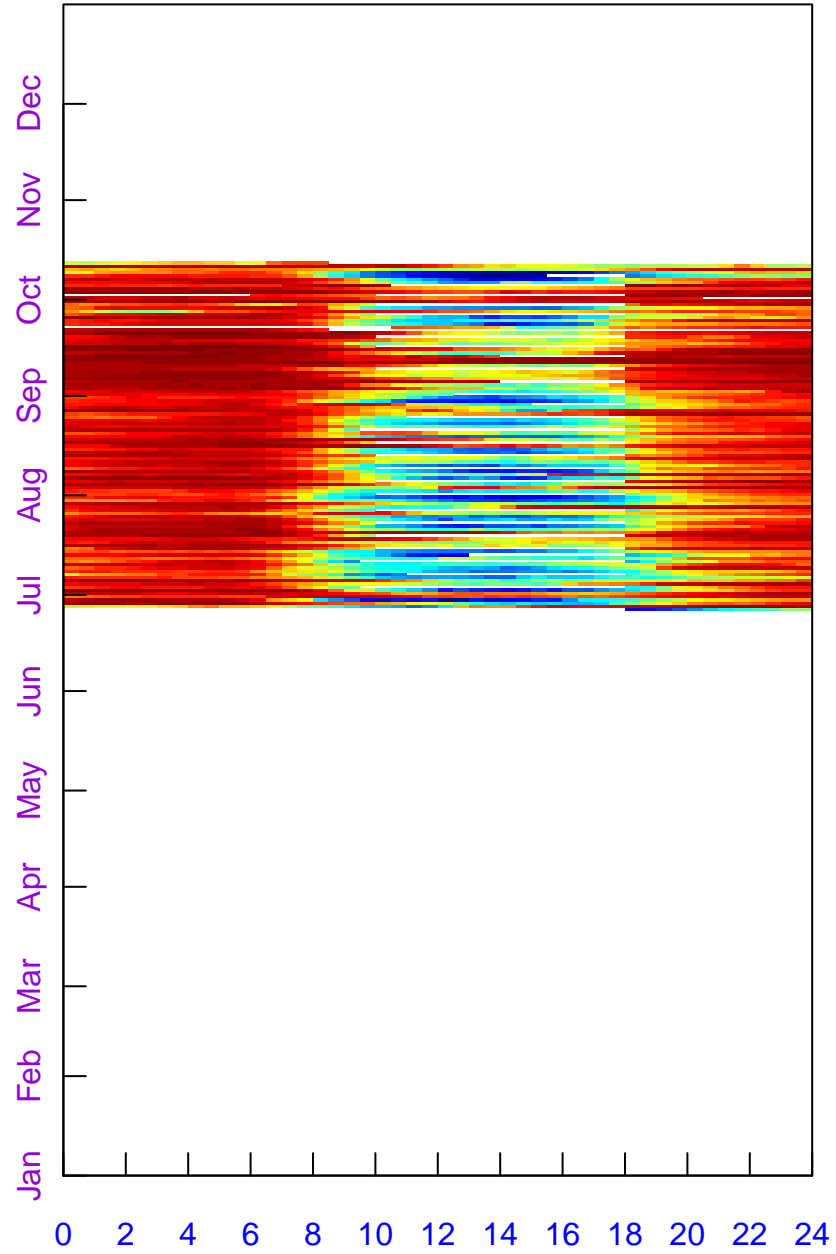

2019

Fingerprint at US-PFj:
rH (%)