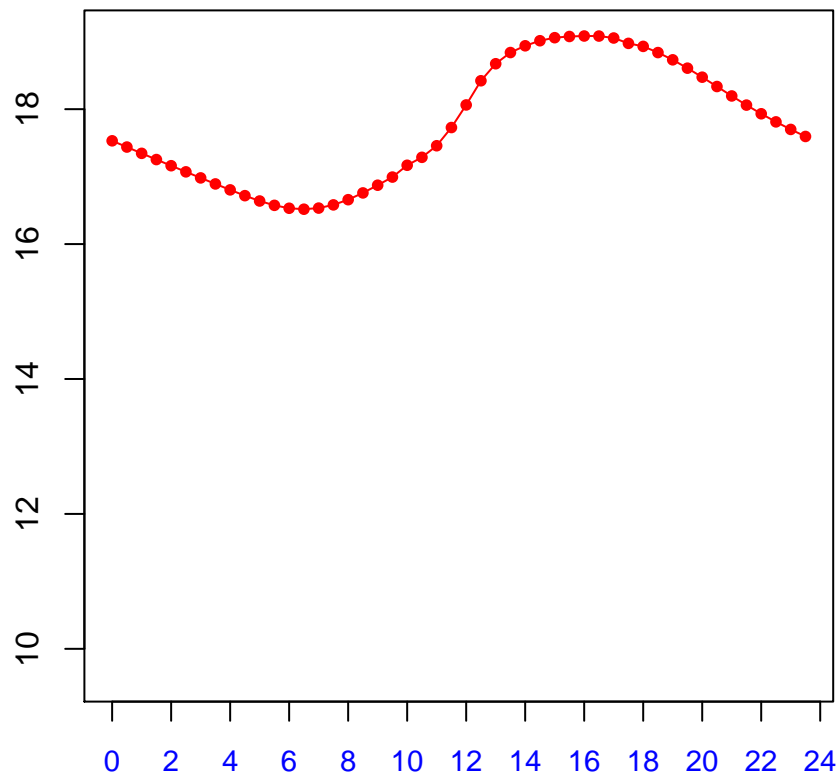

Diurnal cycles at US-PFj: Tsoil_f (degC)

2019

July