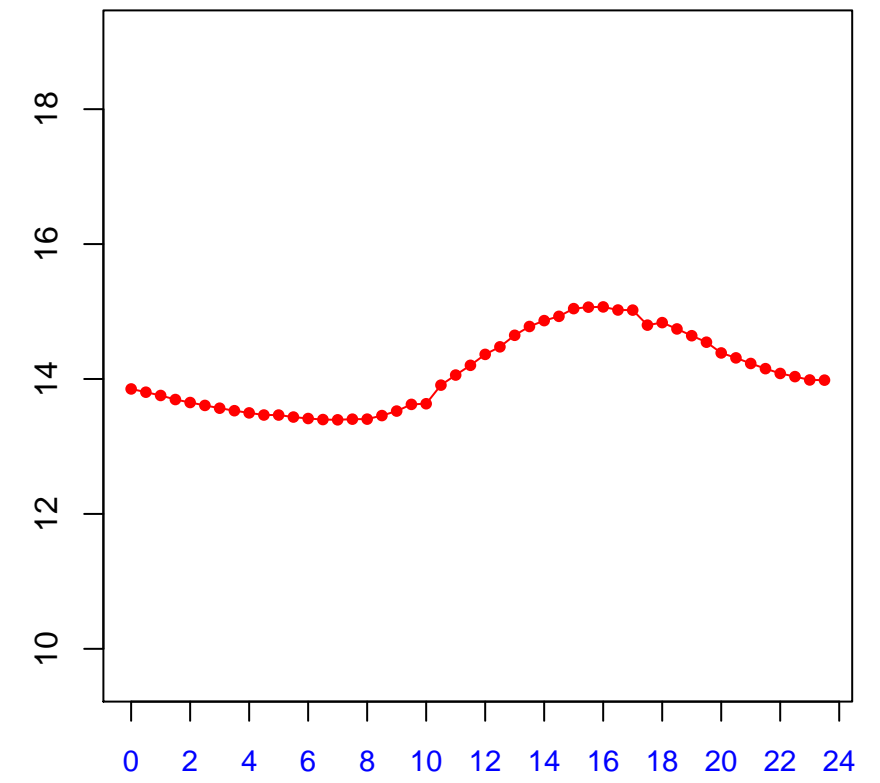

# Diurnal cycles at US-PFj: Tsoil\_f (degC)

2019

January

February

March

April

May

June

July

August

September

October

November

December