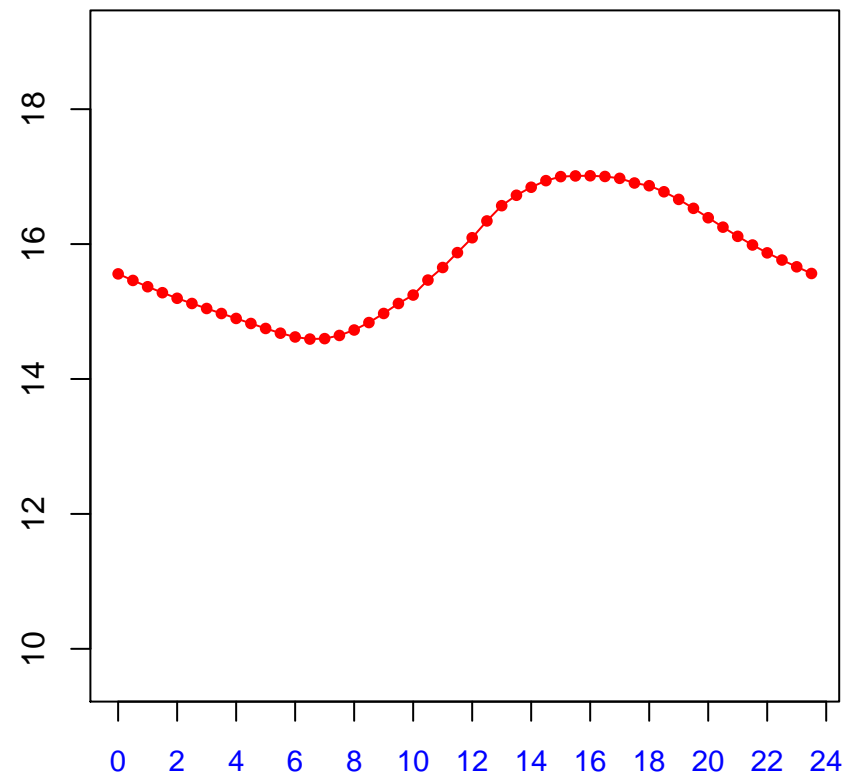

Diurnal cycles at US-PFj: Tsoil_f (degC)

2019

August