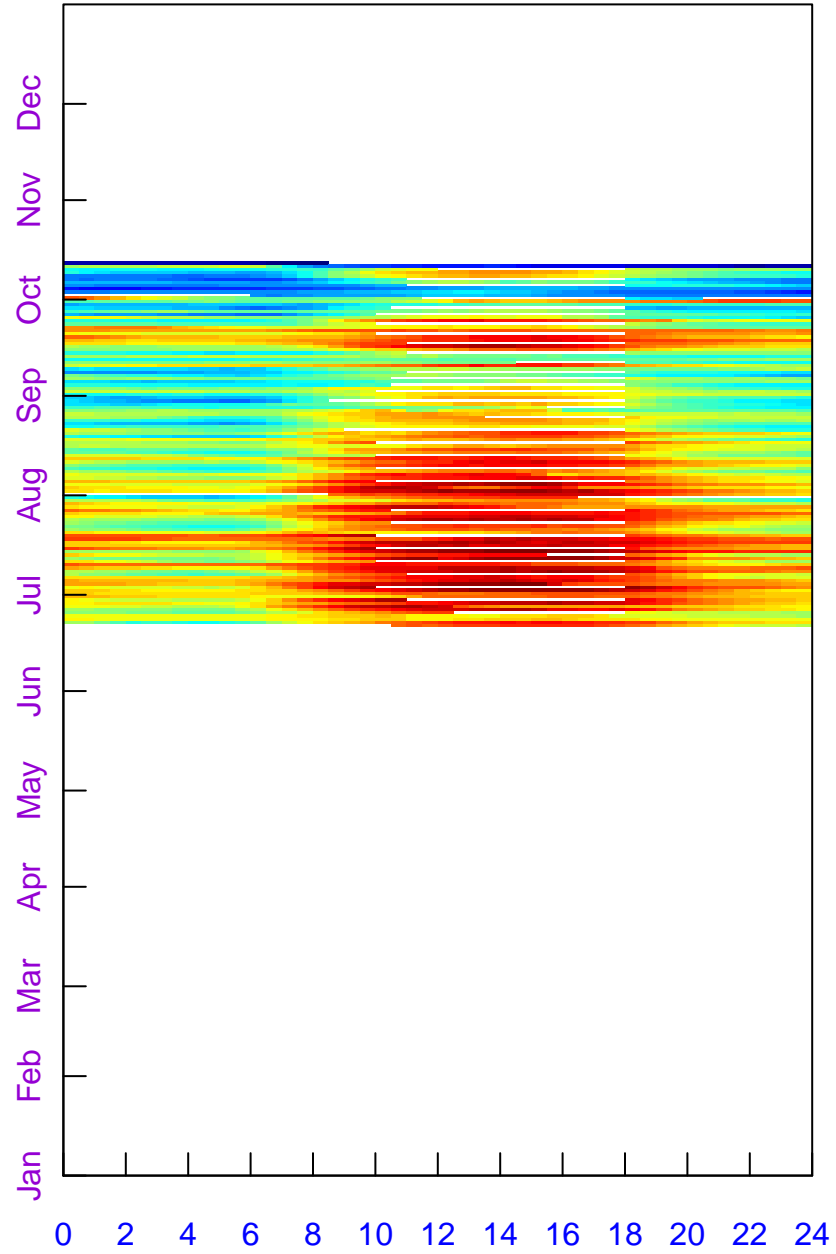

2019

Fingerprint at US-PFi:  
Tair (degC)