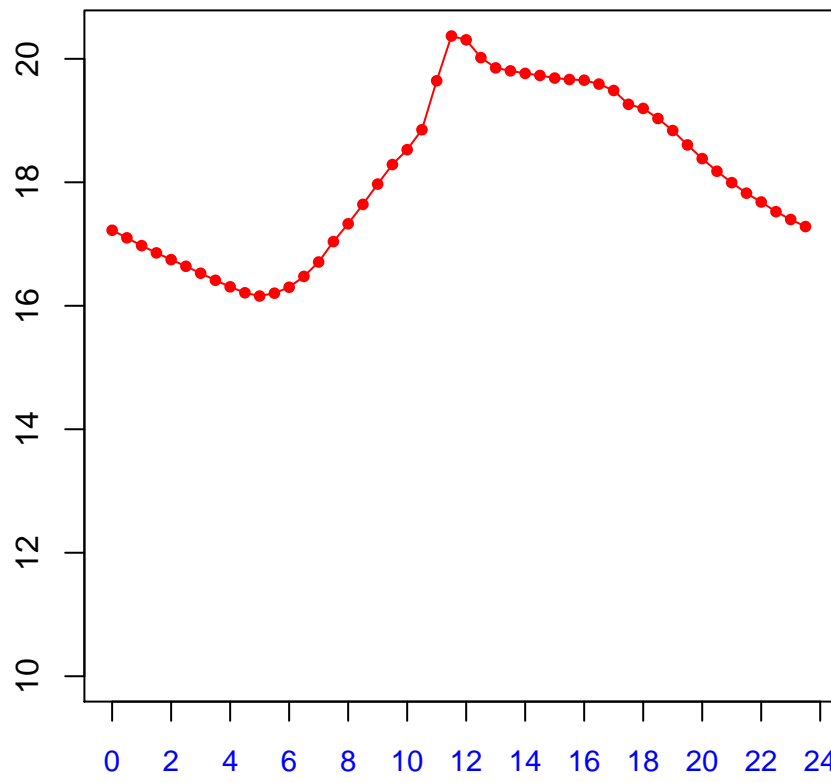

Diurnal cycles at US-PFi: Tsoil_f (degC)

2019

January

February

March

April

May

June

July

August

September

October

November

December