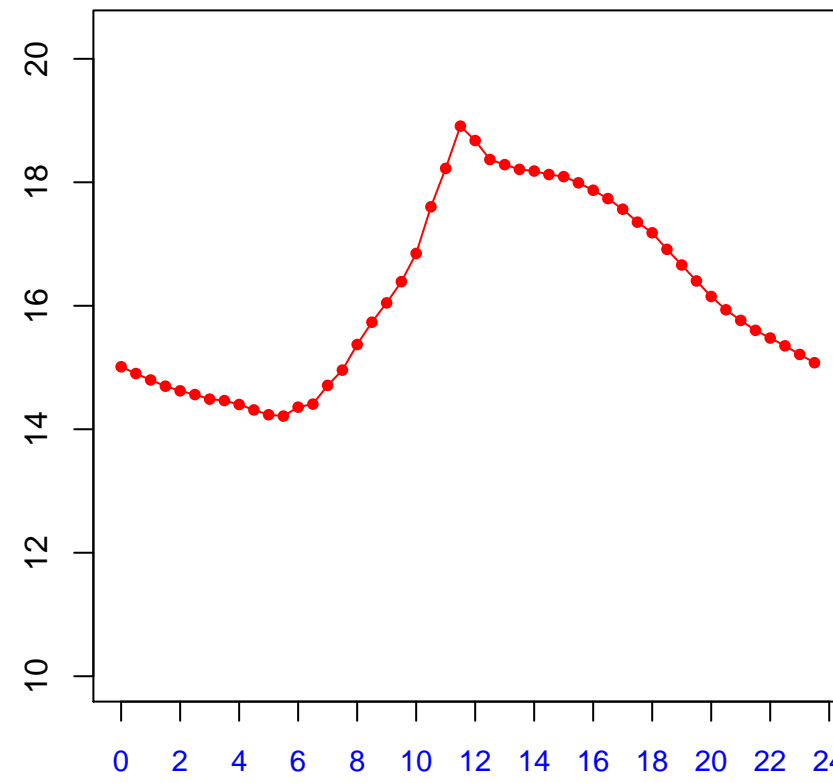

Diurnal cycles at US-PFi: Tsoil_f (degC)

2019

January

February

March

April

May

June

July

August

September

October

November

December