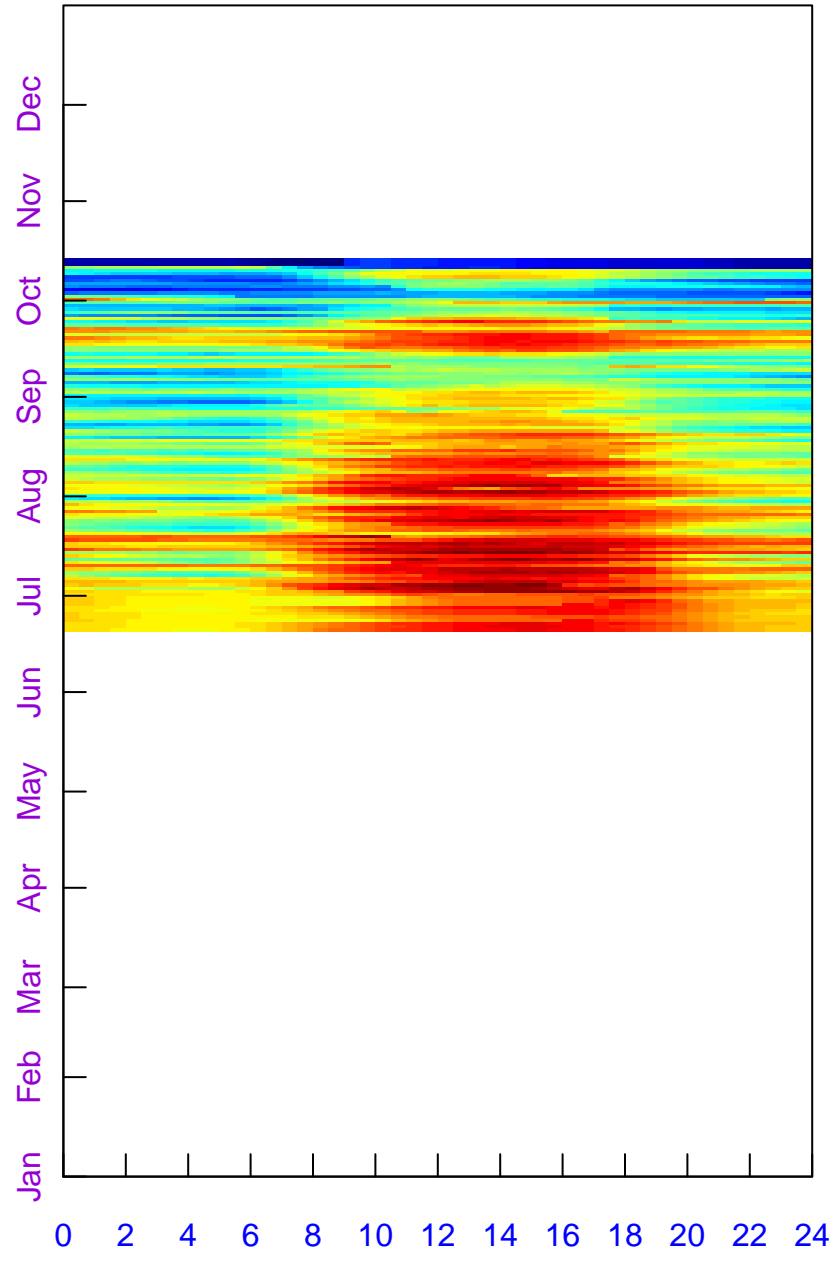

2019

Fingerprint at US-PFh:
Tair_f (degC)