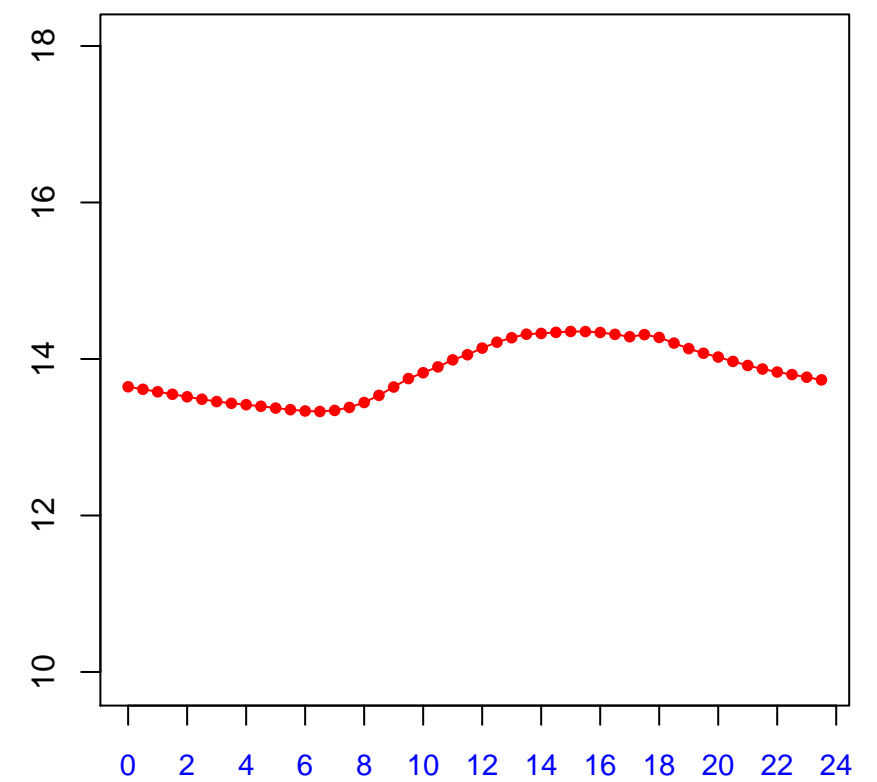

# Diurnal cycles at US-PFh: Tsoil\_f (degC)

2019

January

February

March

April

May

June

July

August

September

October

November

December