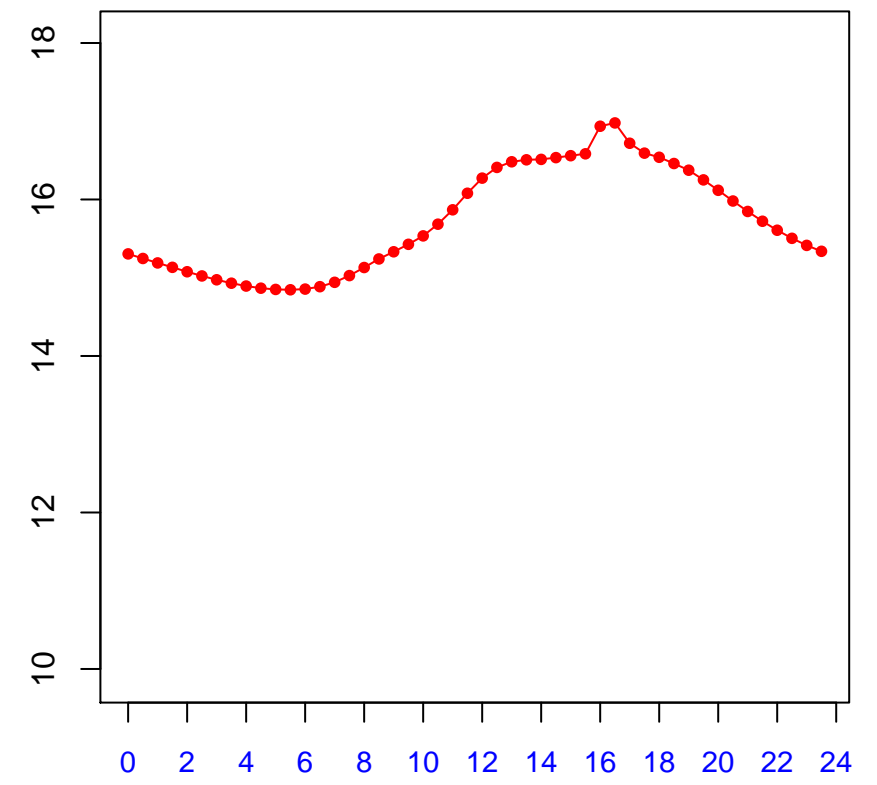

# Diurnal cycles at US-PFh: Tsoil\_f (degC)

2019

January

February

March

April

May

June

July

August

September

October

November

December