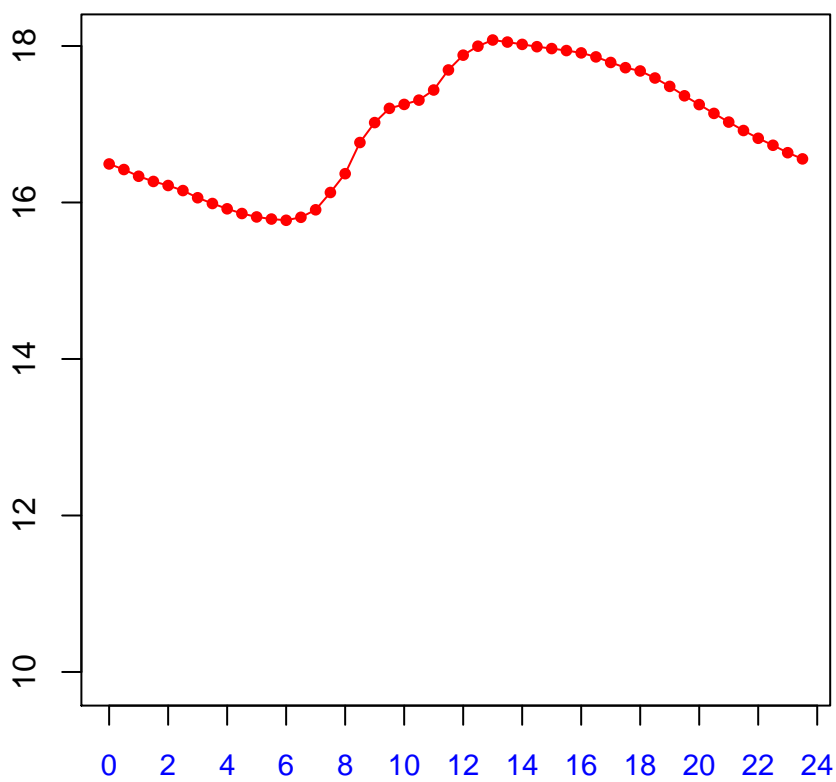

# Diurnal cycles at US-PFh: Tsoil\_f (degC)

2019

January

February

March

April

May

June

July

August

September

October

November

December