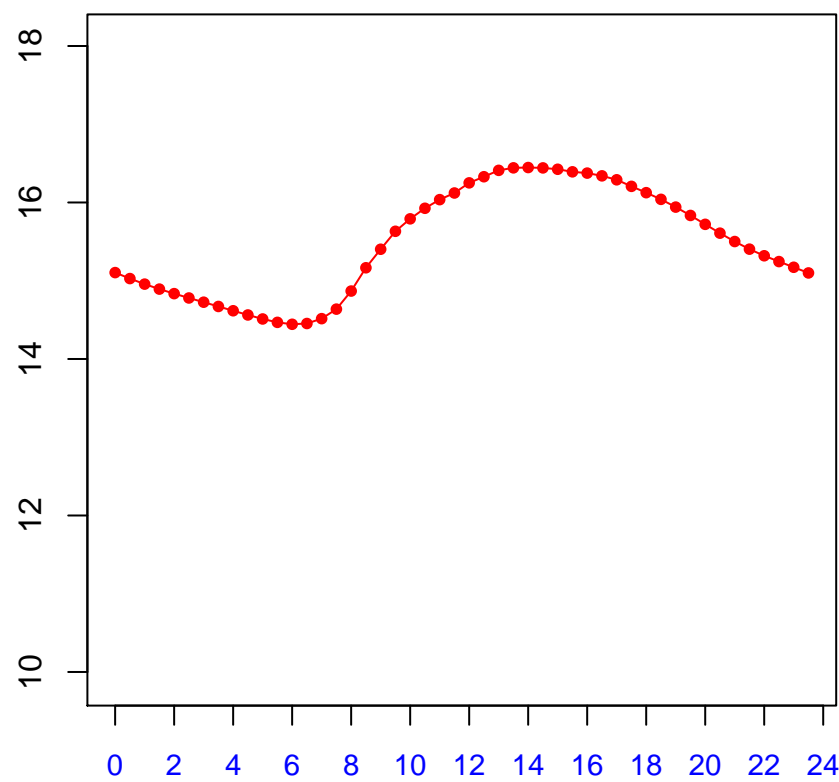

# Diurnal cycles at US-PFh: Tsoil\_f (degC)

2019

January

February

March

April

May

June

July

August

September

October

November

December