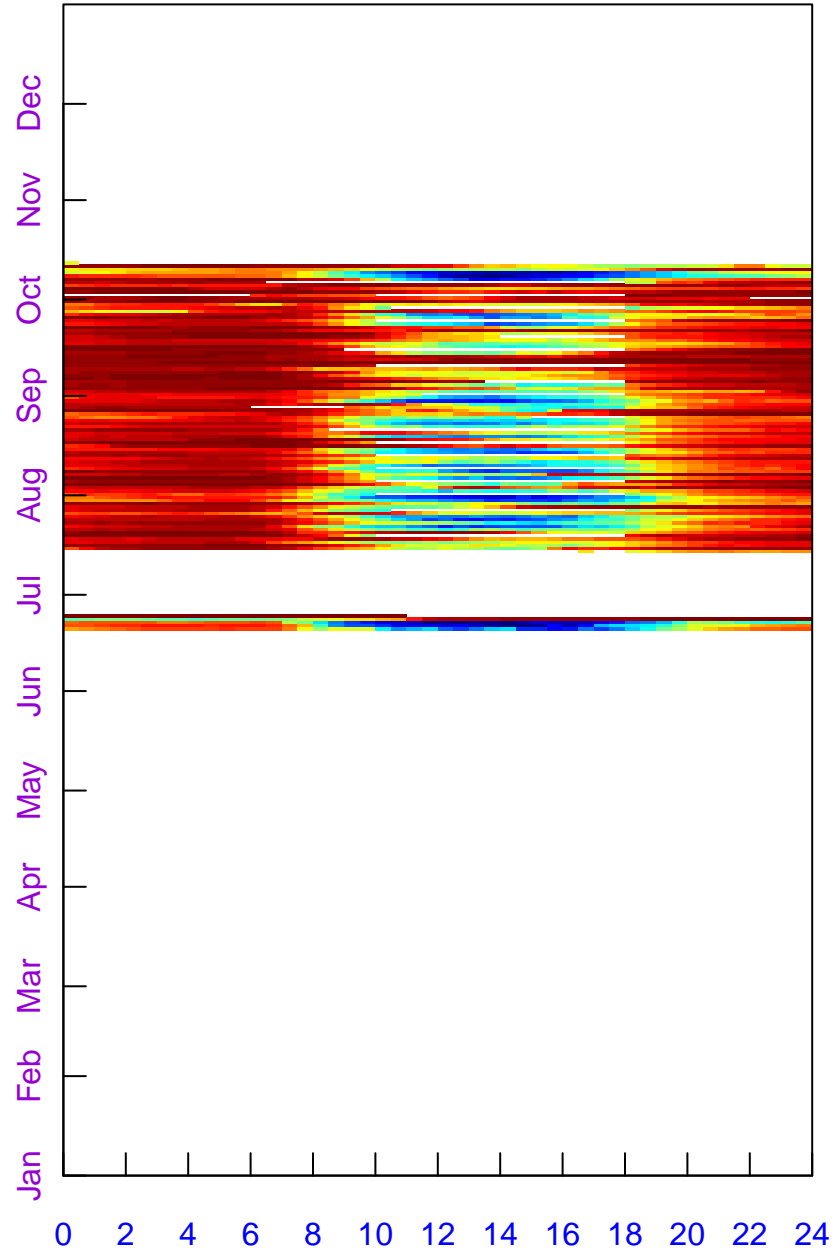

2019

Fingerprint at US-PFg:
rH (%)