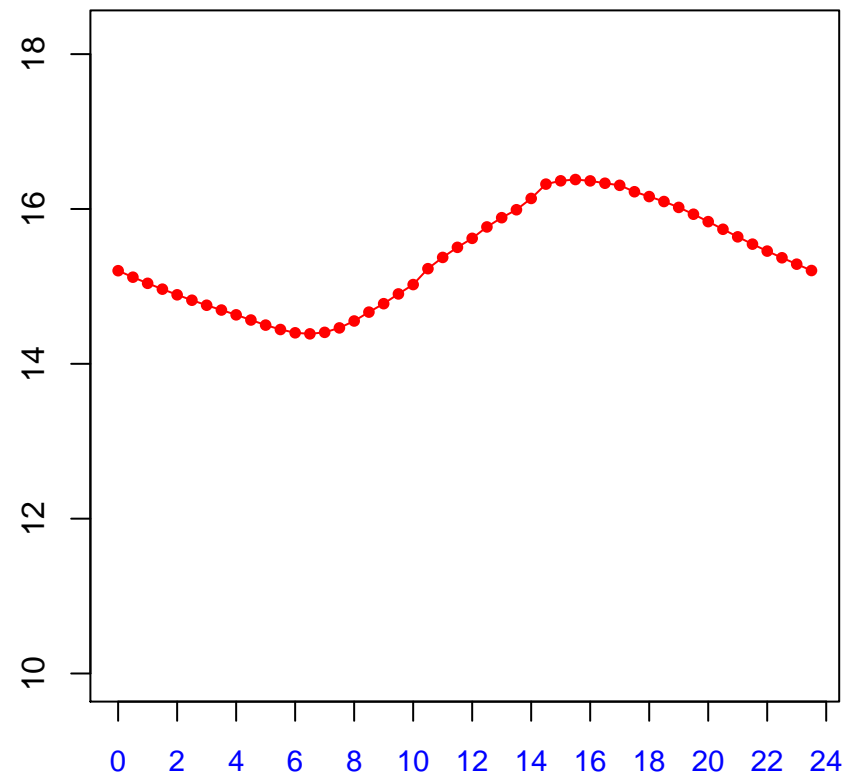

# Diurnal cycles at US-PFg: Tsoil\_f (degC)

2019

January

February

March

April

May

June

July

August

September

October

November

December