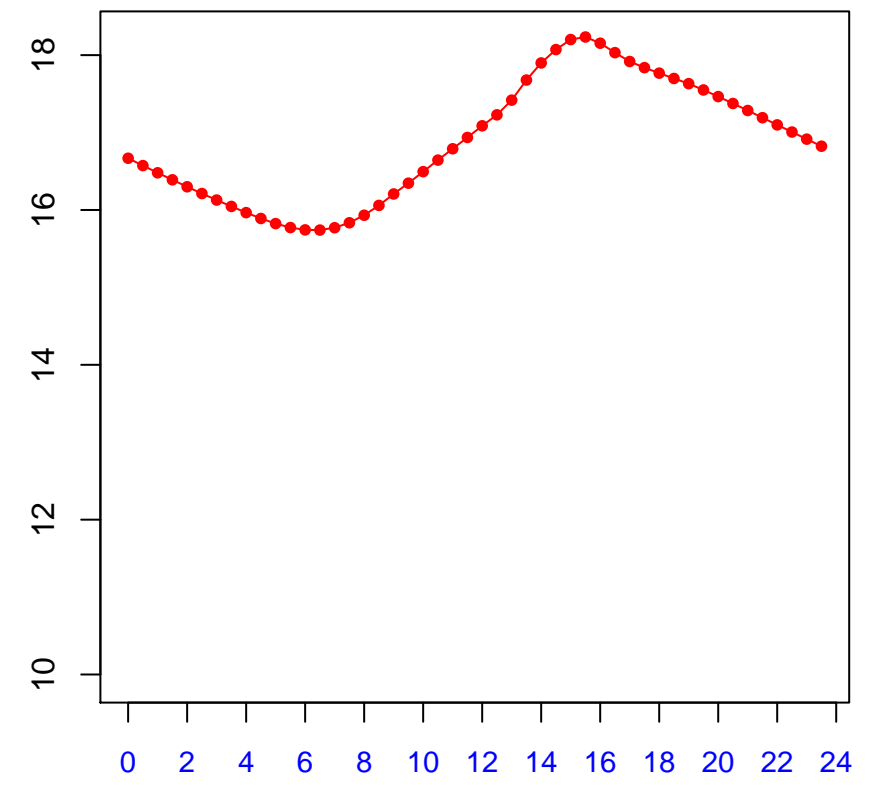

# Diurnal cycles at US-PFg: Tsoil\_f (degC)

2019

January

February

March

April

May

June

July

August

September

October

November

December