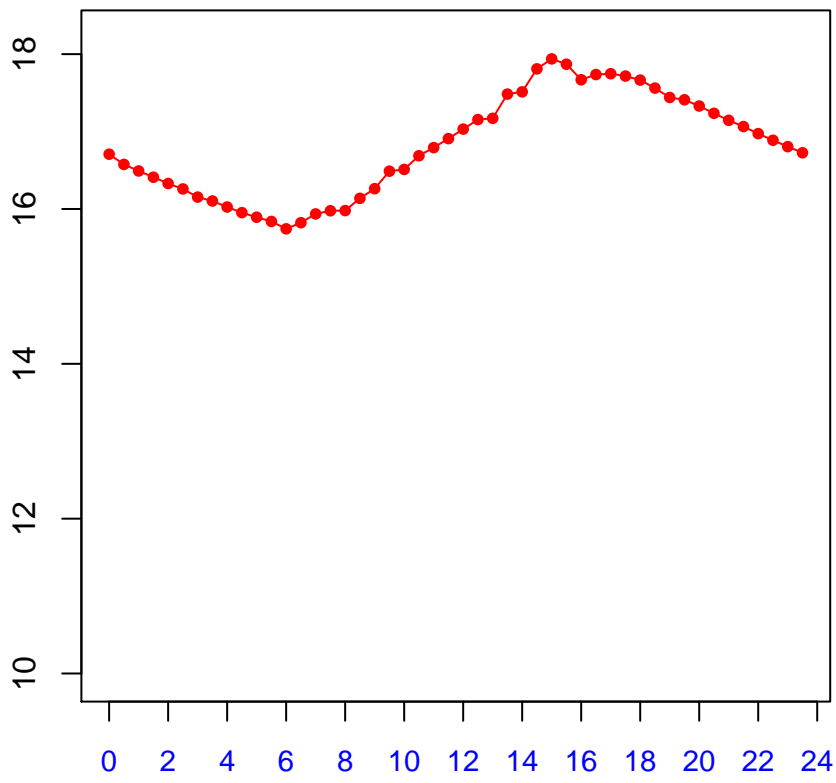

# Diurnal cycles at US-PFg: Tsoil\_f (degC)

2019

January

February

March

April

May

June

July

August

September

October

November

December