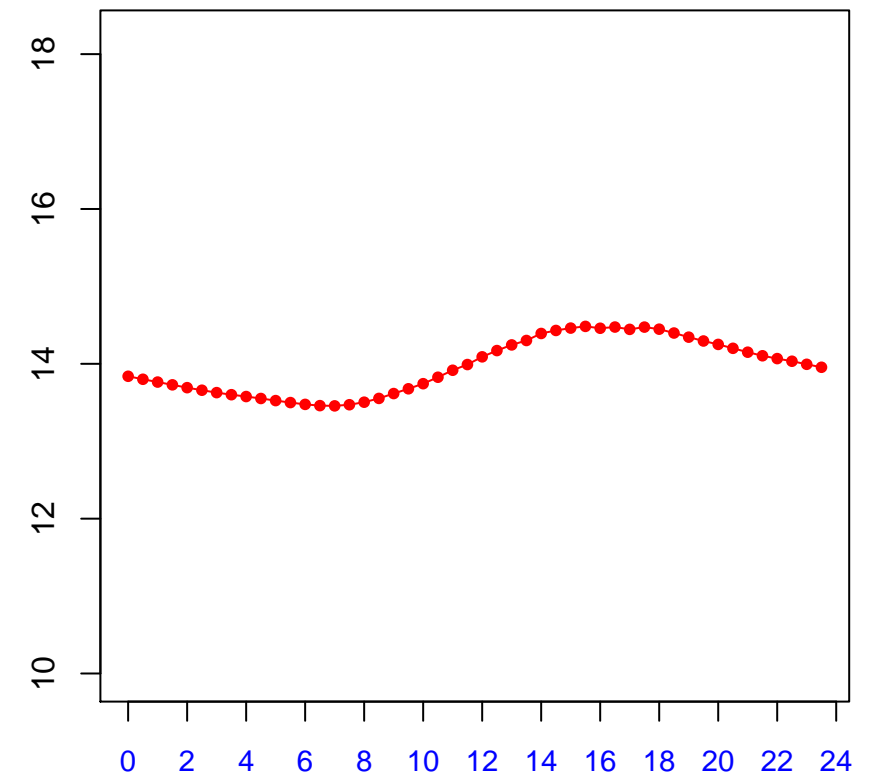

# Diurnal cycles at US-PFg: Tsoil\_f (degC)

2019

January

February

March

April

May

June

July

August

September

October

November

December