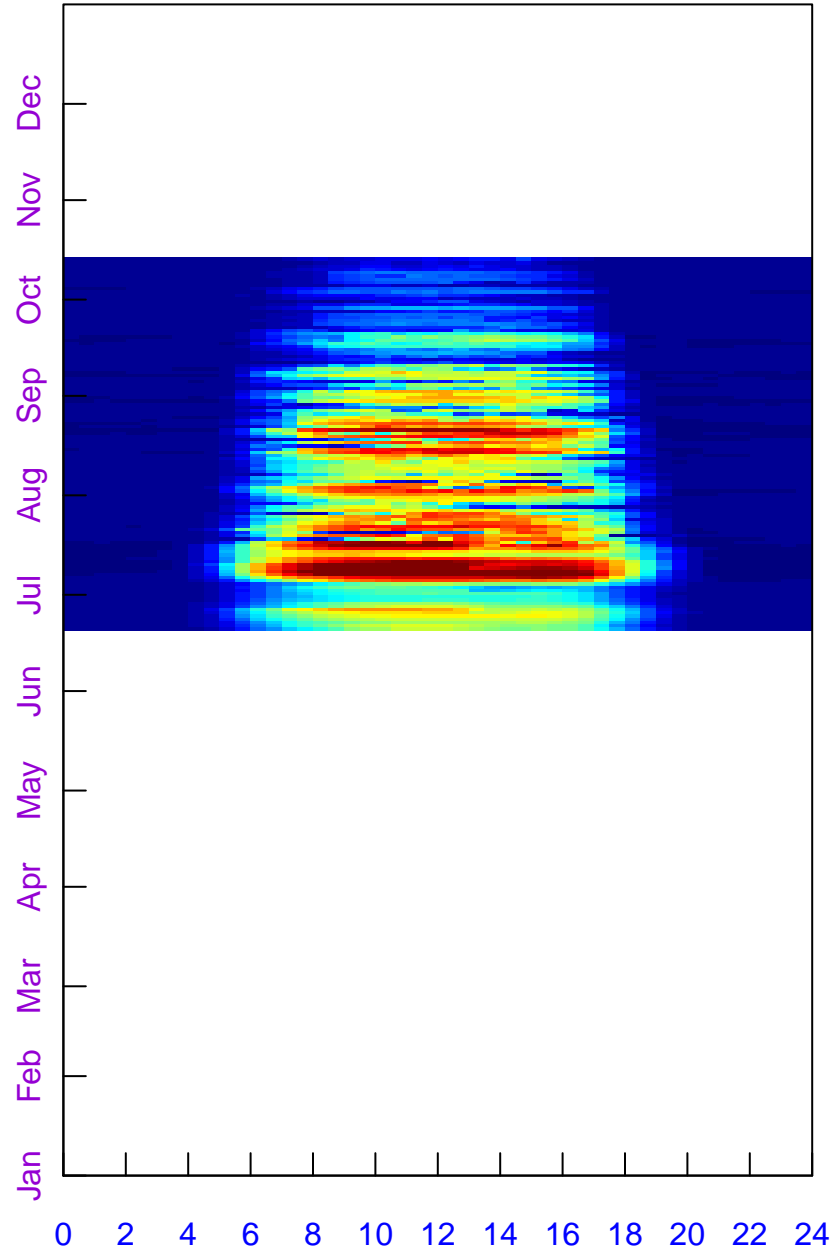

2019

Fingerprint at US-PFd\_noitc:  
GPP\_DT\_uStar (umolm<sup>-2</sup>s<sup>-1</sup>)