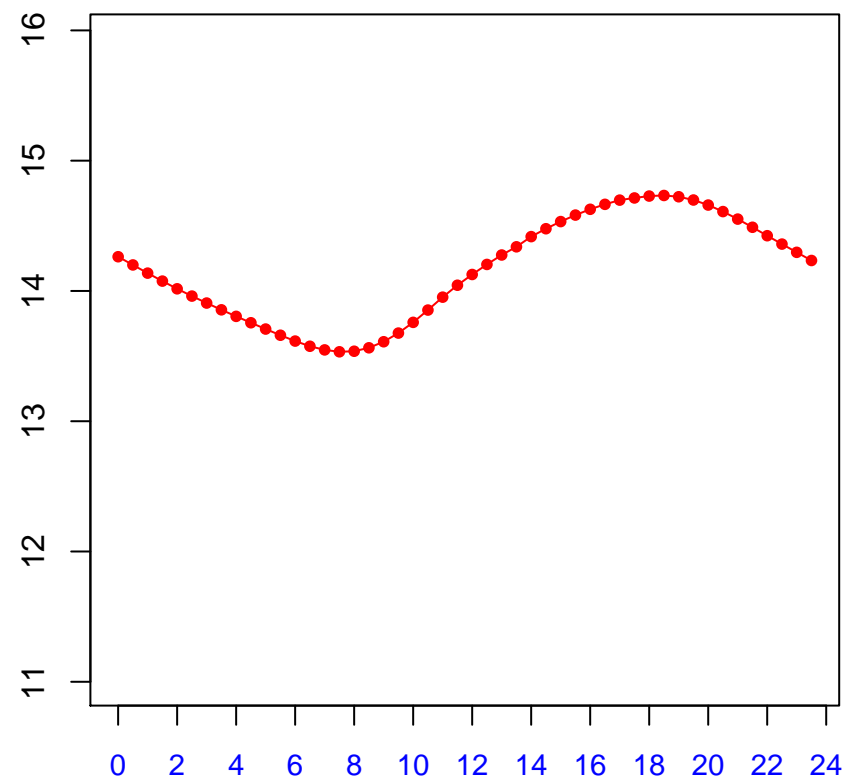

Diurnal cycles at US-PFd_noitc:
Tsoil_f (degC)

2019

August