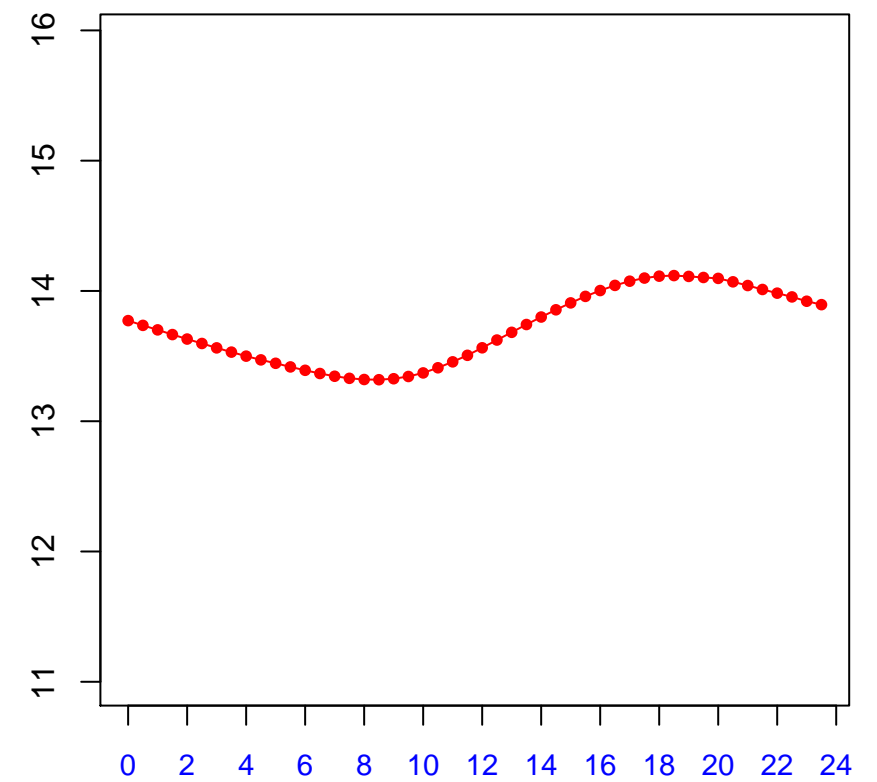

Diurnal cycles at US-PFd_noitc:
Tsoil_f (degC)

2019

January

February

March

April

May

June

July

August

September

October

November

December