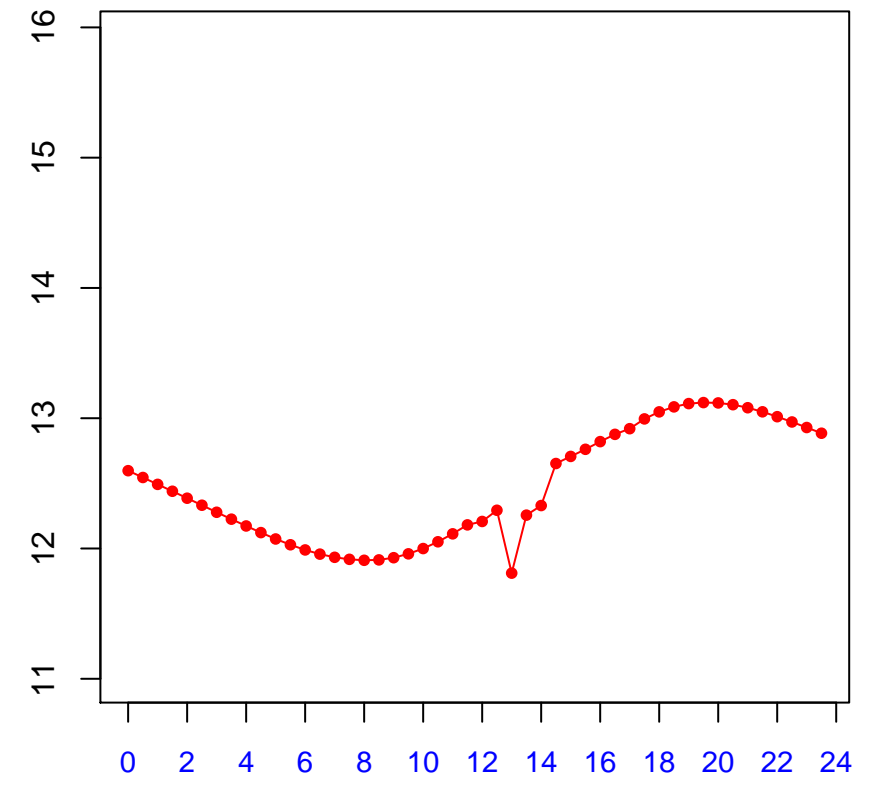

Diurnal cycles at US-PFd_noitc:
Tsoil_f (degC)

2019

January

February

March

April

May

June

July

August

September

October

November

December