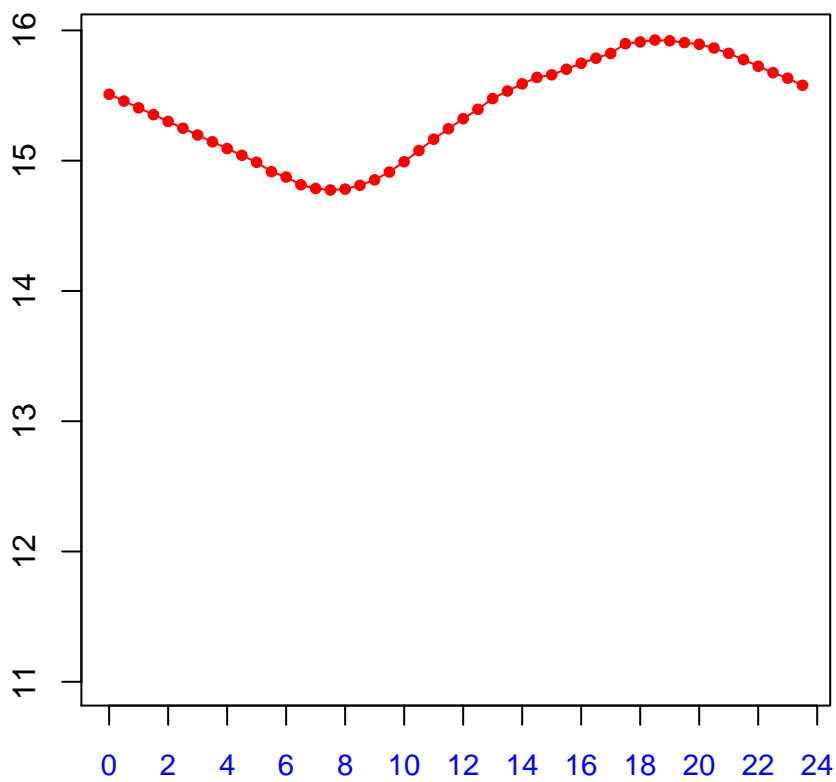

Diurnal cycles at US-PFd_noitc:
Tsoil_f (degC)

2019

July