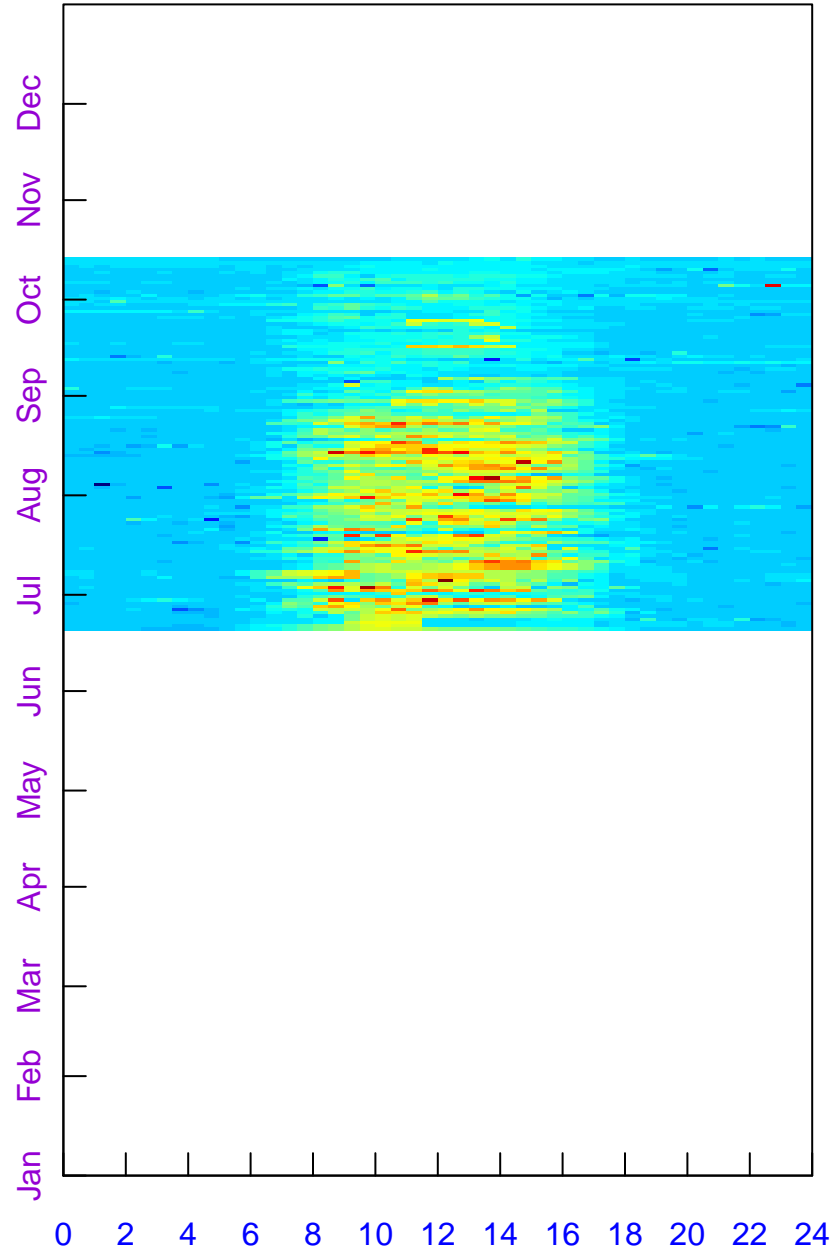

2019

Fingerprint at US-PFc\_no\_reichstein:  
LE\_f (Wm<sup>-2</sup>)