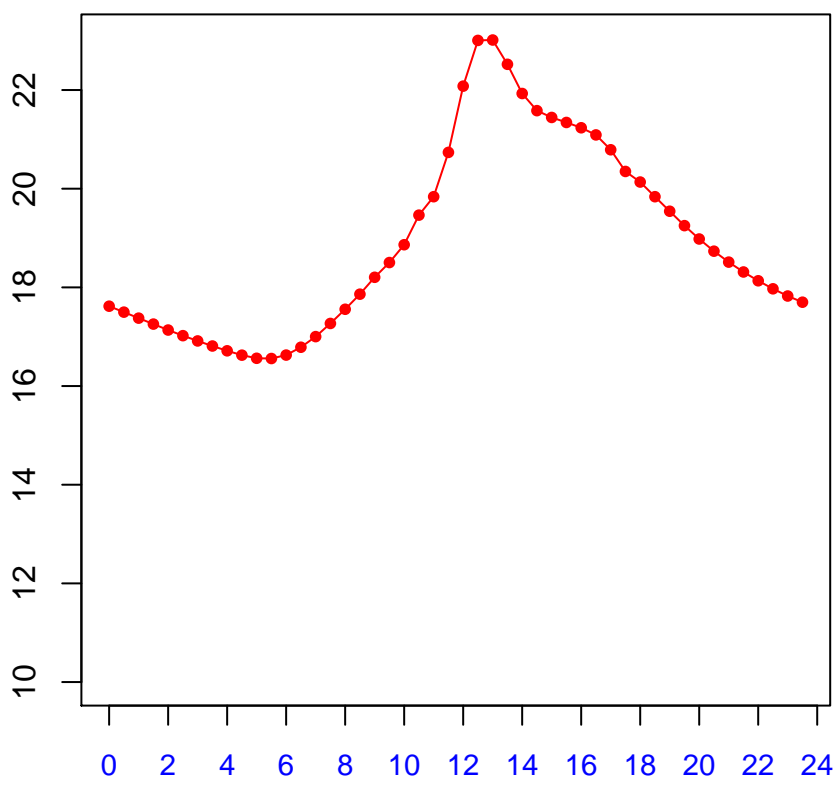

Diurnal cycles at US-PFc\_no\_reichstein:  
Tsoil\_f (degC)

2019

January

February

March

April

May

June

July

August

September

October

November

December