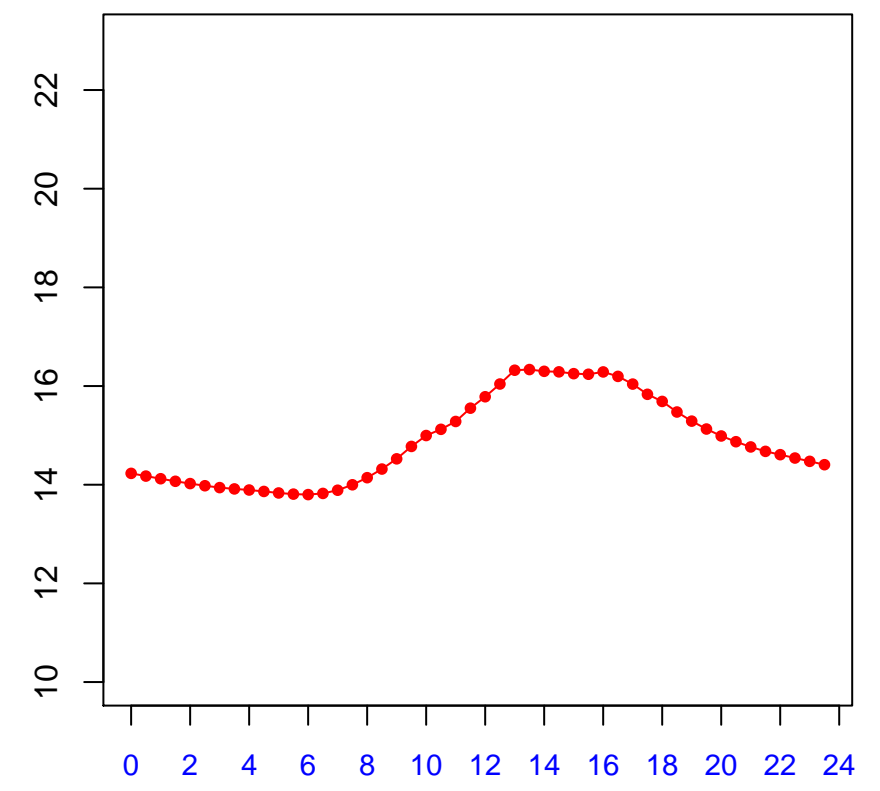

Diurnal cycles at US-PFc\_no\_reichstein:  
Tsoil\_f (degC)

2019

January

February

March

April

May

June

July

August

September

October

November

December