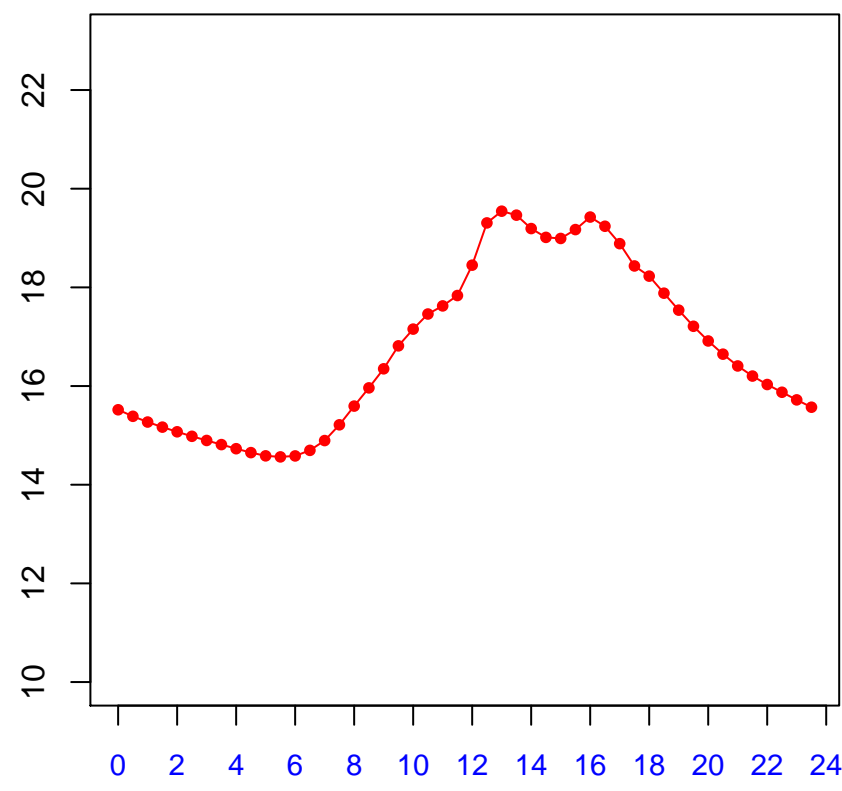

Diurnal cycles at US-PFc\_no\_reichstein:  
Tsoil\_f (degC)

2019

January

February

March

April

May

June

July

August

September

October

November

December