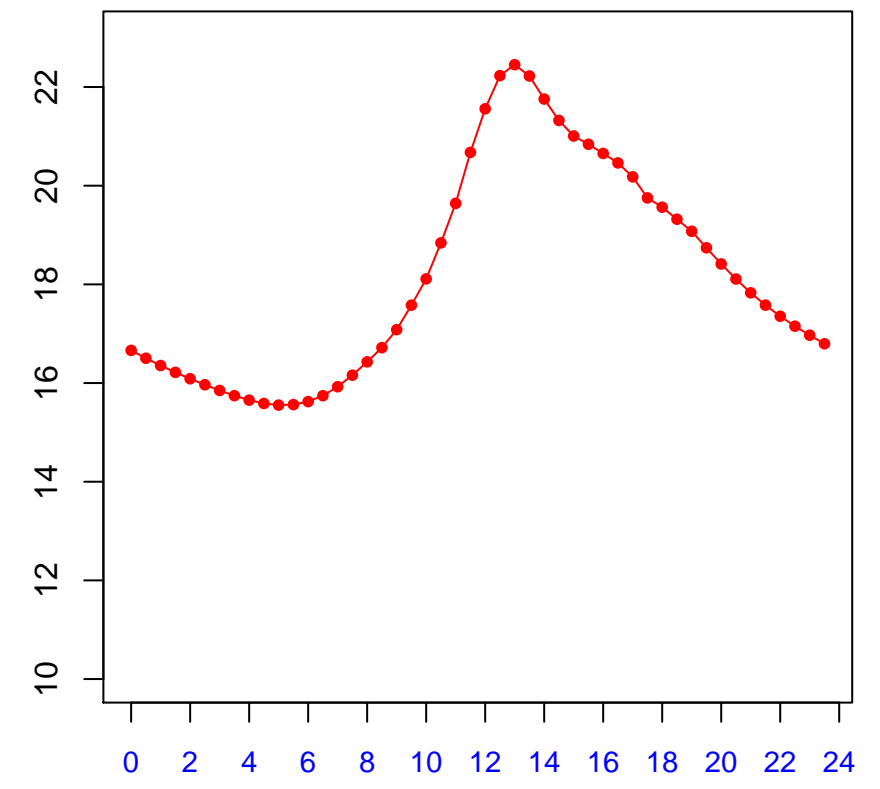

Diurnal cycles at US-PFc\_no\_reichstein:  
Tsoil\_f (degC)

2019

January

February

March

April

May

June

July

August

September

October

November

December