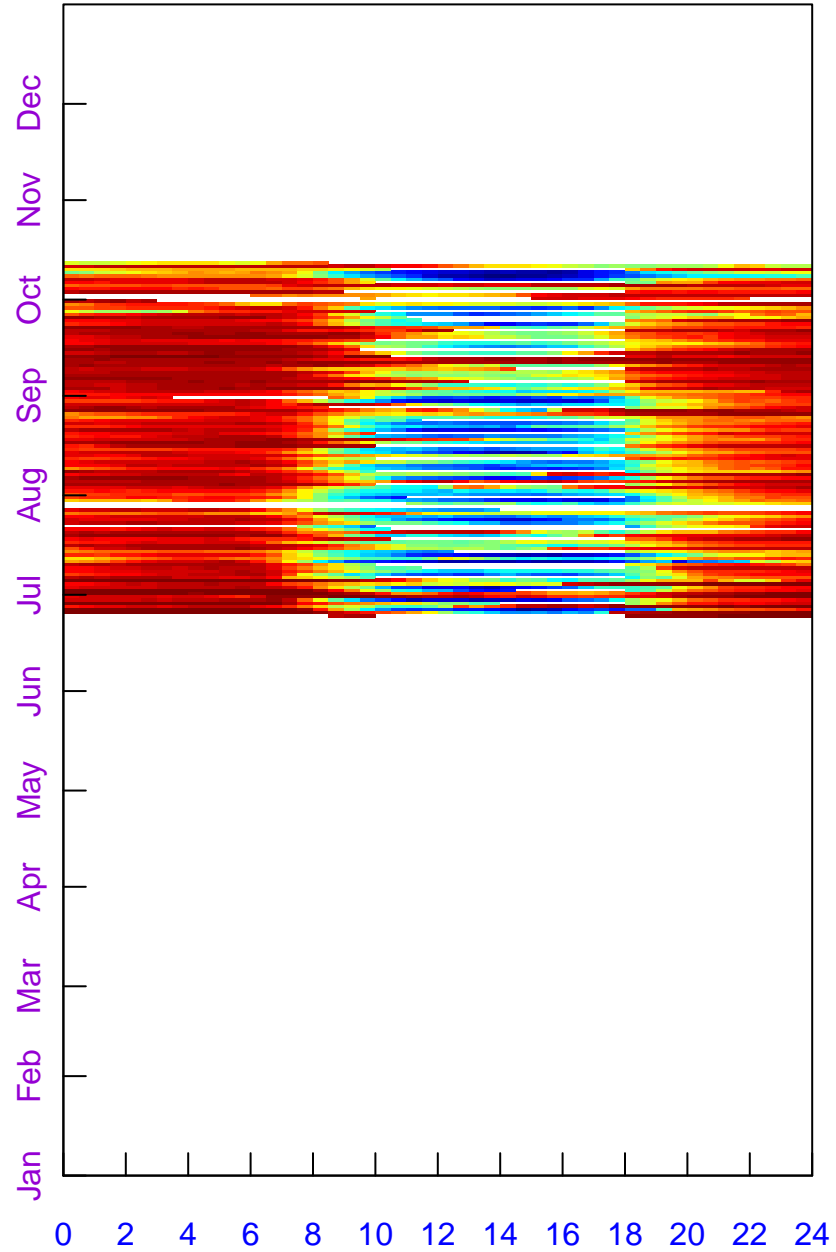

2019

Fingerprint at US-PFb:
rH (%)