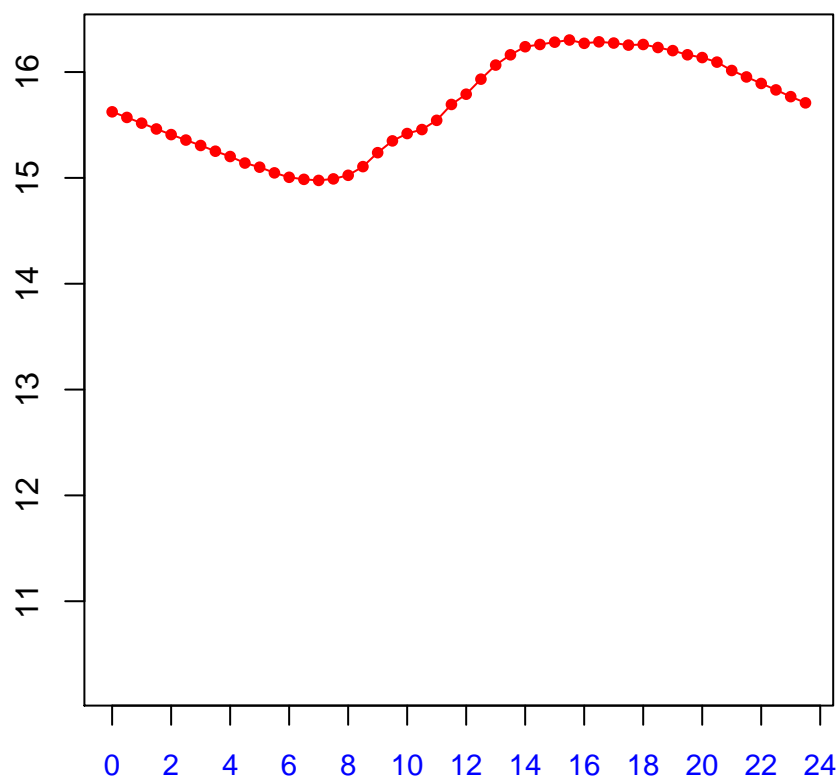

Diurnal cycles at US-PFb: Tsoil_f (degC)

2019

January

February

March

April

May

June

July

August

September

October

November

December