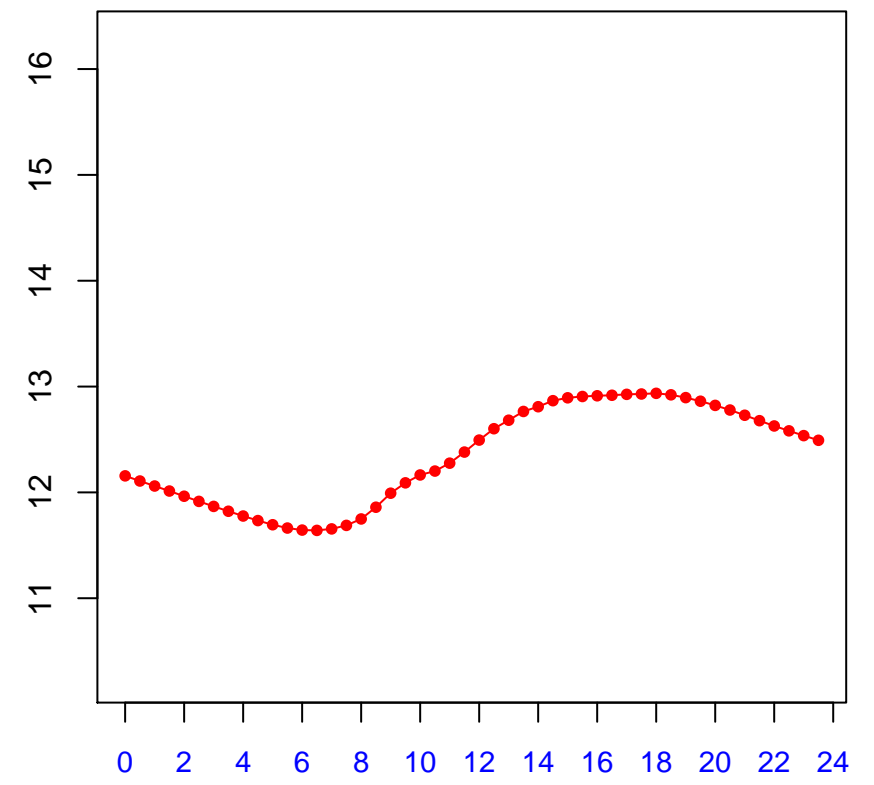

Diurnal cycles at US-PFb: Tsoil_f (degC)

2019

January

February

March

April

May

June

July

August

September

October

November

December