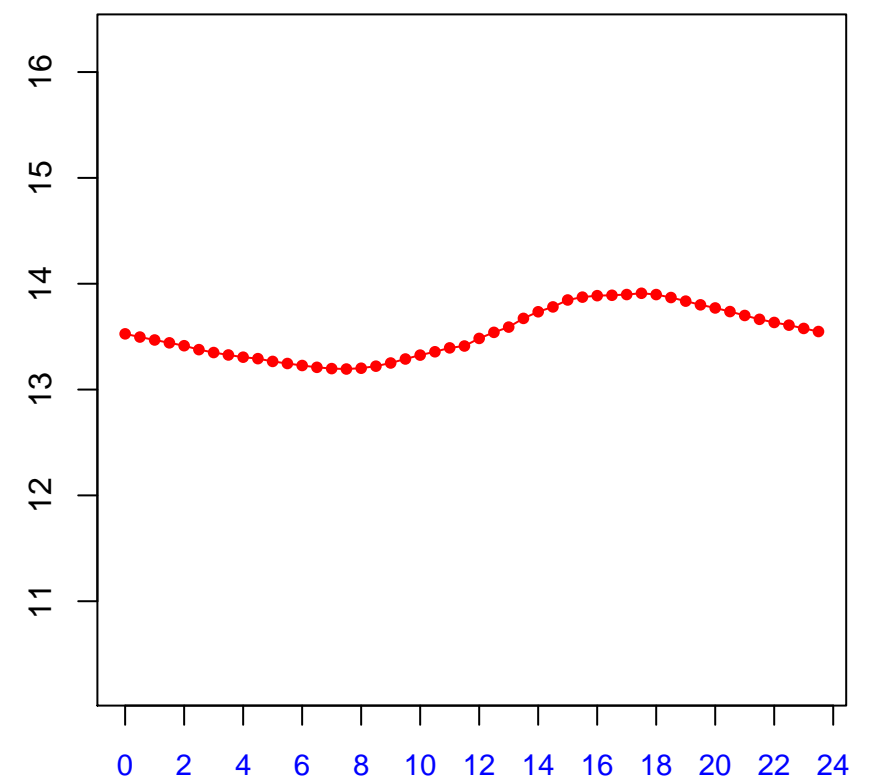

Diurnal cycles at US-PFb: Tsoil_f (degC)

2019

January

February

March

April

May

June

July

August

September

October

November

December