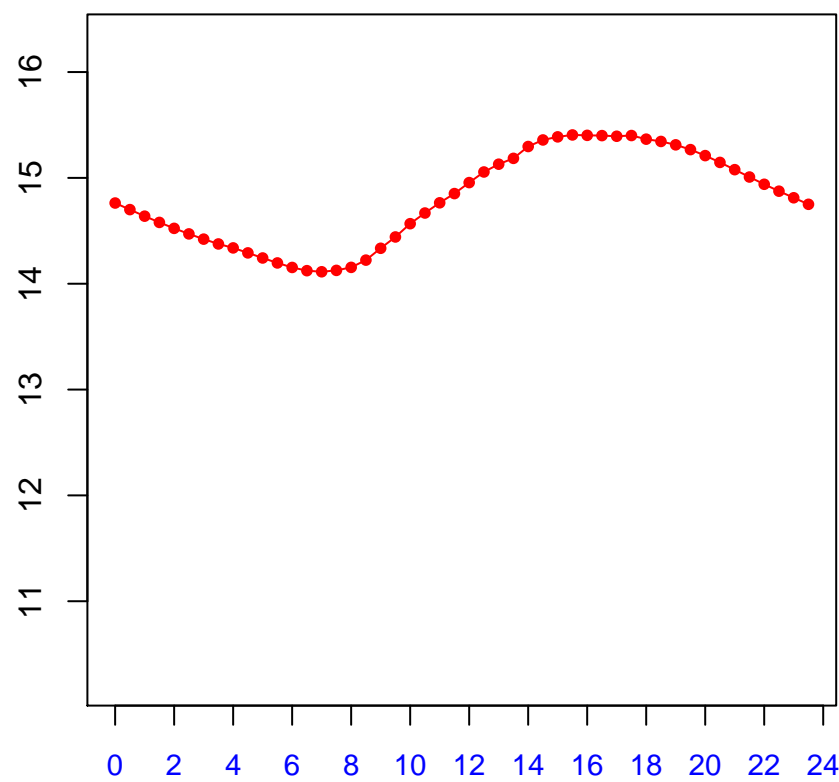

Diurnal cycles at US-PFb: Tsoil_f (degC)

2019

January

February

March

April

May

June

July

August

September

October

November

December